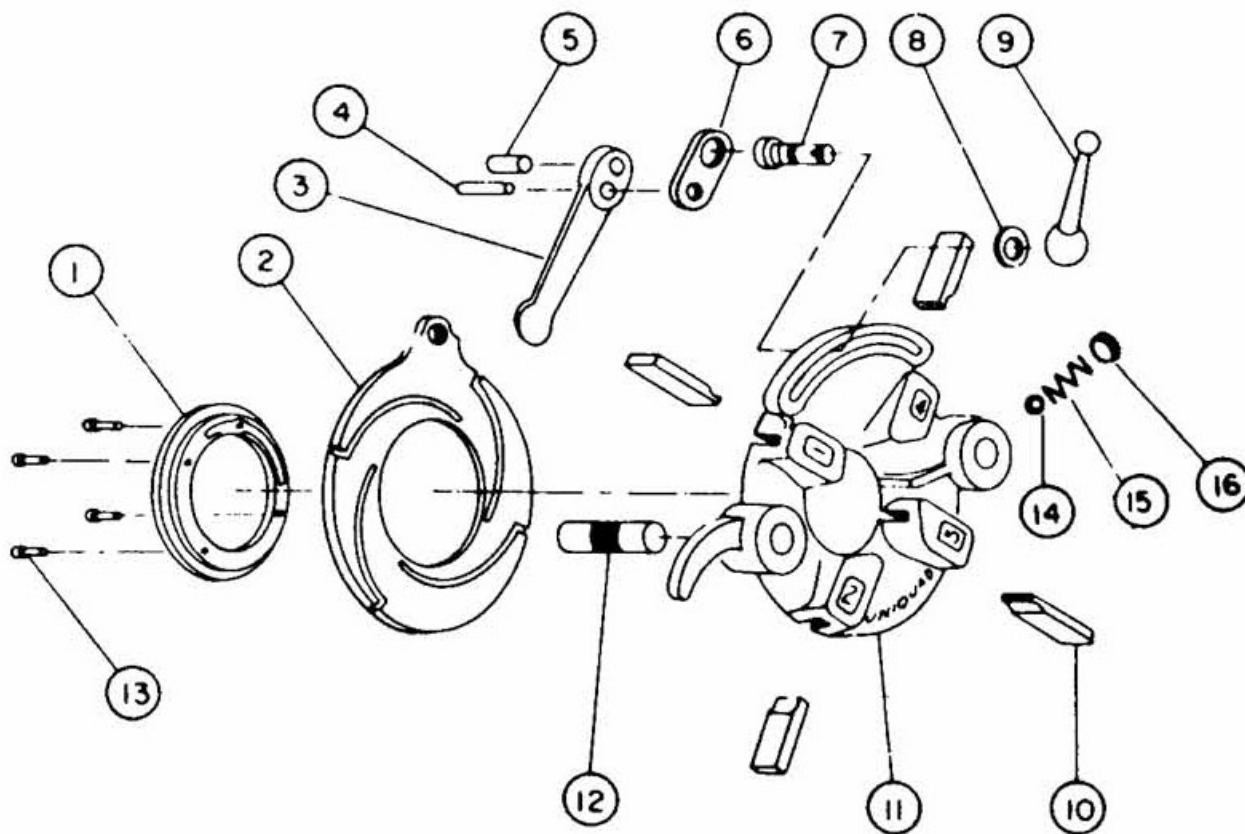

Item no.	Description	Article no.	Old article no.	Quantity
1	retainer plate	8.5462	1433	1
2	Uniquad scroll plate	8.4422	1432	1
3	operating lever	8.4948	1437	1
4	stop lever pin	8.5437	0-407	1
5	pivot dowel pin	8.5439	O-702	1
6	link	8.4423	2183	1
7	pivot screw	8.4424	2182	1
8	flat washer	8.5391	D-204	1
9	scroll plate locking lever	8.4425	1436	1
10	Uniquad dies sets, specify size and type			
11	die head housing	8.5463	1431	1
12	die head pin	8.5464	1431-1	1
13	die head screw	8.4426	F-053	1
14	ball	8.4291	B-1044-3	1
15	spring	8.4290	12220	1
16	expansion plug	8.4289	12135	1

IMPORTANT! To assure safety and reliability, repairs, maintenance and adjustment must be preformed by ROTHENBERGER Kelkheim or authorized Service-Centers. Always use Original-Service-Parts. Order your accessories and spare parts from your specialist retailer or using our Service After Sales hotline

Tel. +49 6195 - 800 **8200**

Fax: +49 6195 - 800 **7491**

service@rothenberger.com