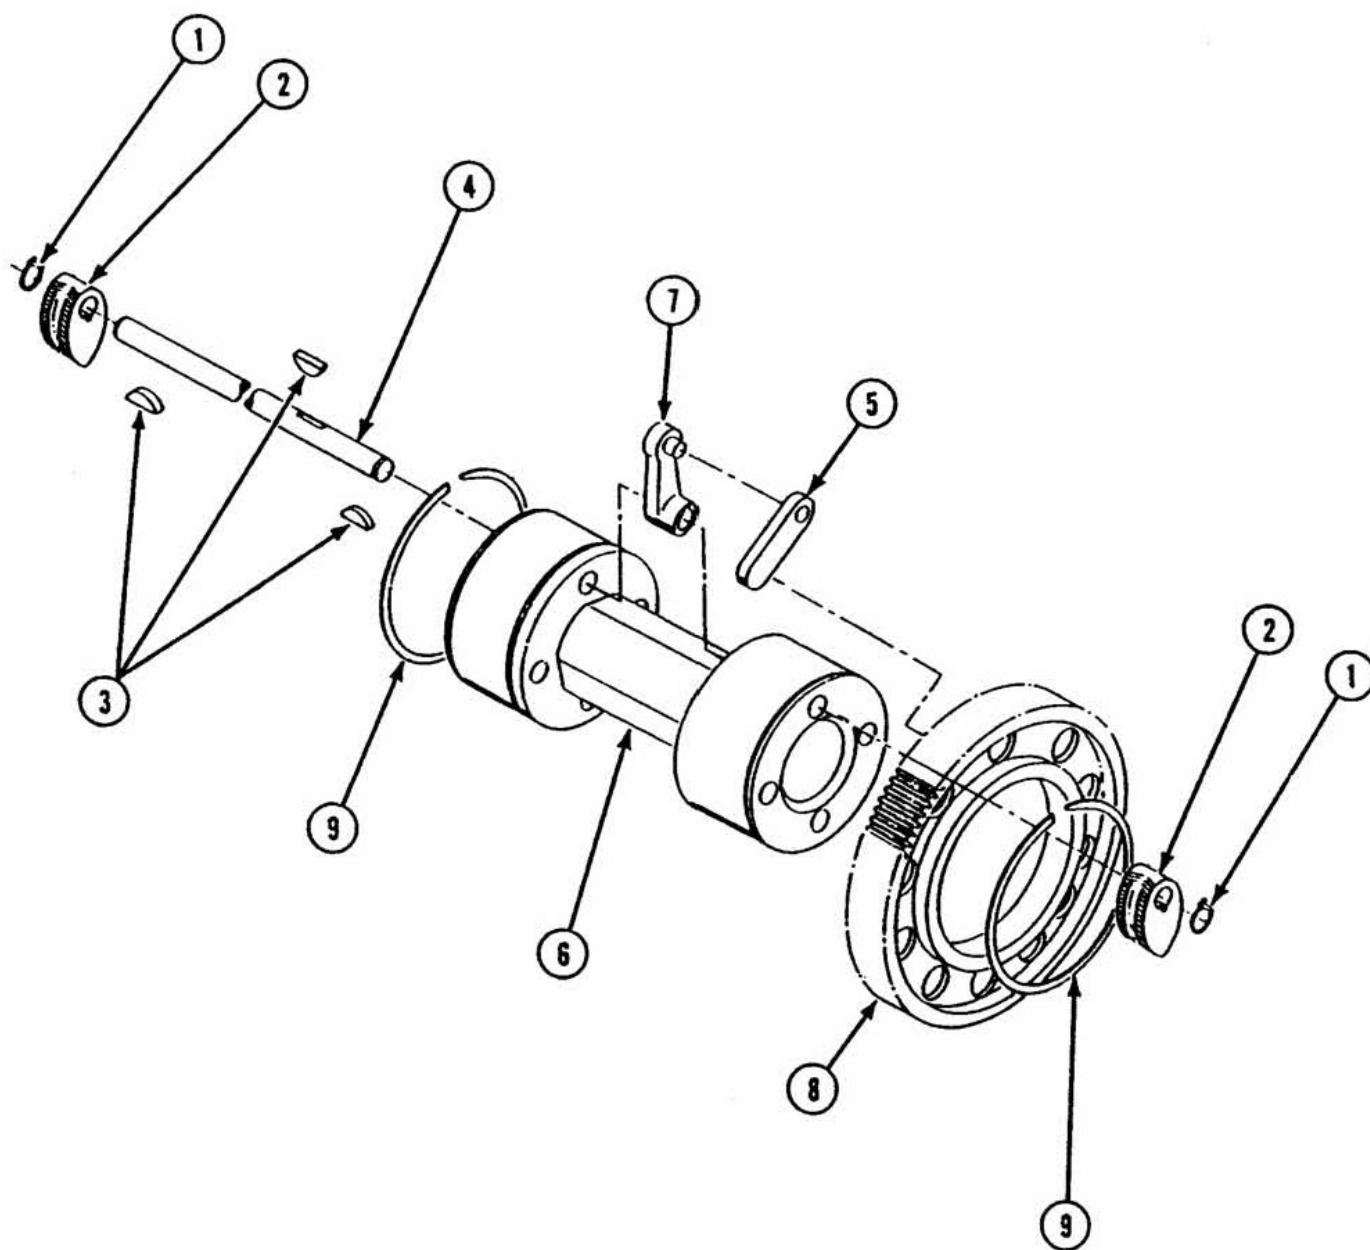

Spindle assembly

No. 57100_057100Z_57071

dated: 09/14

Item no.	Description	Article no.	Old article no.	Quantity	Price (€)
1	Ring, retaining, ext.	85454	Y-5100-75	1	o.r.
2	Jaw, chuck, reversible	84591	20305	1	o.r.
3	Key, woodruff 1/4x1D	84520	W-808	1	o.r.
4	Shaft, jaw	85268	20306	1	o.r.
5	Link, jaw lever	85264	20205	1	o.r.
6	Spindle	85269	20307	1	o.r.
7	Lever, jaw, spindle	85267	20303	1	o.r.
8	Gear, spur, spindle 169T	85266	20302	1	o.r.
9	Ring, retaining, ext.	85456	YKSA-775	1	o.r.

IMPORTANT! To assure safety and reliability, repairs, maintenance and adjustment must be performed by ROTHENBERGER Kelkheim or authorized Service-Centers. Always use Original-Service-Parts. Order your accessories and spare parts from your specialist retailer or using our Service After Sales hotline

Tel. +49 6195 - 800 **8200**

Fax: +49 6195 - 800 **7491**

✉ service@rothenberger.com