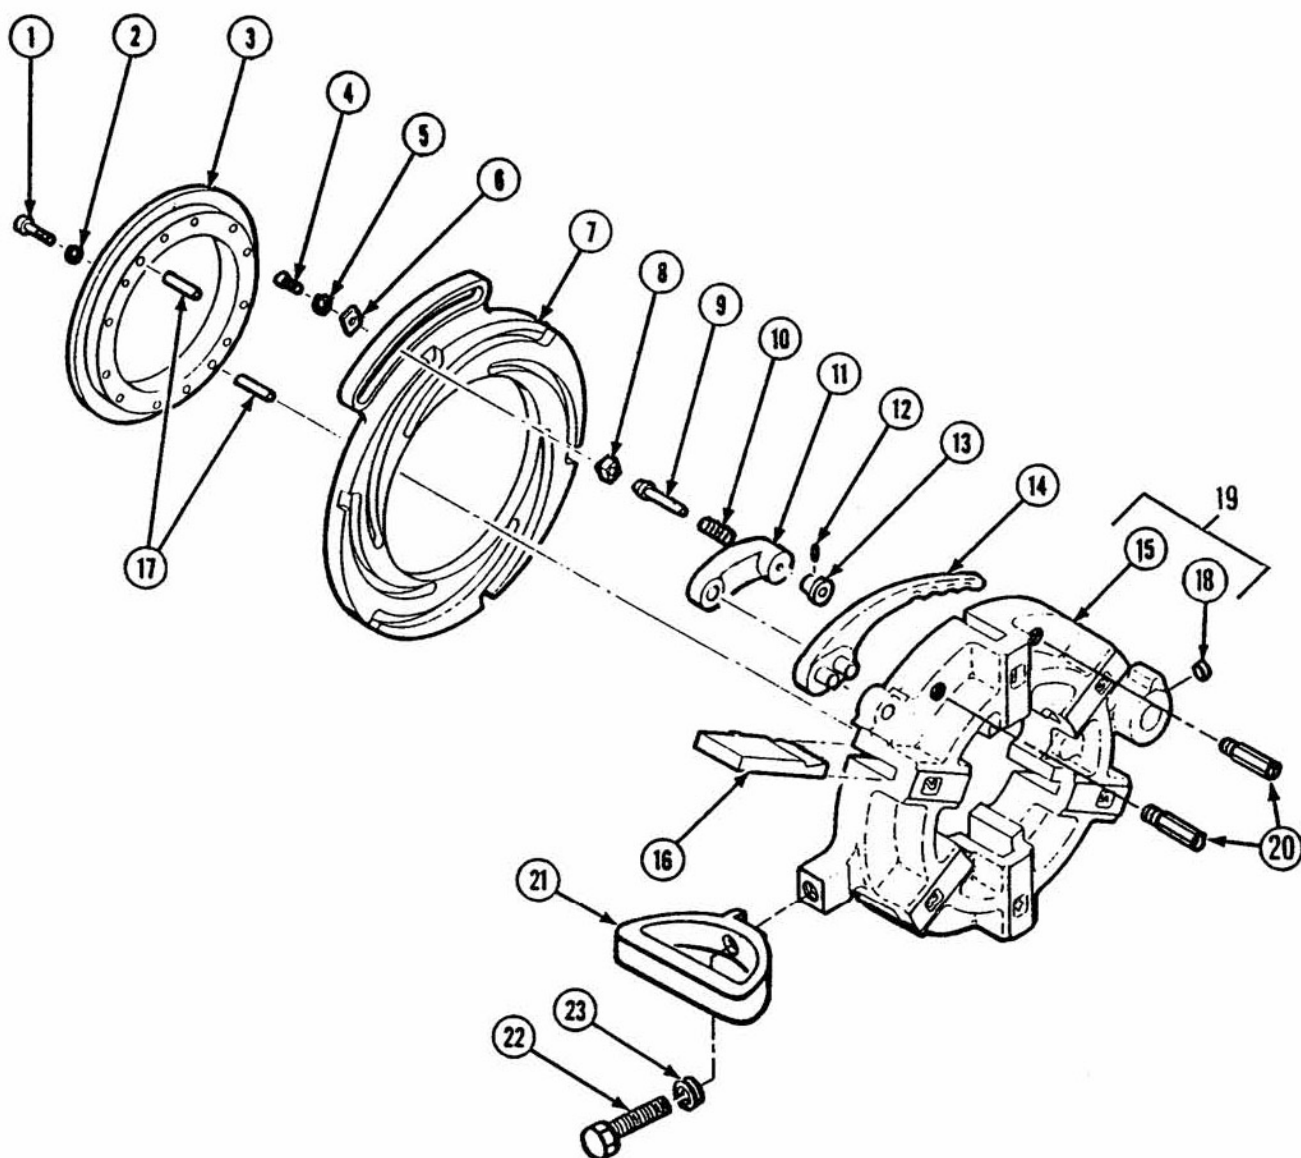

Item no.	Description	Article no.	Old article no.	Quantity	Price (€)
1	Screw, cap soc. Hd	80174	F-107	1	o.r.
2	Washer, lock, Hel. Spg.	84515	C-109-HC	1	o.r.
3	Retainer , scroll plate	85457	20203	1	o.r.
4	Screw, cap, soc. Hd	84438	F-1003	1	o.r.
5	Washer, lock, Hel.Spg.	84358	C-109-M	1	o.r.
6	Washer, selector ret.	84440	12697	1	o.r.
7	Scroll plate	85458	20202	1	o.r.
8	Selector size	84592	12694	1	o.r.
9	Pin, selector	84442	12667	1	o.r.
10	Spring, compression	84443	12669	1	o.r.
11	Link, operating lever	84538	20304	1	o.r.
12	Pin, spring	84312	U-407	1	o.r.
13	Knob, selector pin	84311	12668	1	o.r.
14	Lever, operating	84546	20204	1	o.r.
15	Housing, die head	85460	20201	1	o.r.
16	Set of thread dies (specify size&type)				o.r.
17	Pin, dowel	85436	O-402	1	o.r.
18	Plug, expansion	85123	12235	1	o.r.
19	Housing assembly, die head		20210	1	o.r.
20	Dispenser, cutting oil	85122	12216	1	o.r.
21	Handle, die head	85009	06950	1	o.r.
22	Screw, Cap, Hex.Hd.	85353	A-504-P	1	o.r.
23	Washer, lock, Hel.Spg.	85366	C-113-MP	1	o.r.
85459	Scroll plate	85459		1	o.r.

IMPORTANT! To assure safety and reliability, repairs, maintenance and adjustment must be performed by ROTHENBERGER Kelkheim or authorized Service-Centers. Always use Original-Service-Parts. Order your accessories and spare parts from your specialist retailer or using our Service After Sales hotline

Tel. +49 6195 - 800 **8200**

Fax: +49 6195 - 800 **7491**

✉ service@rothenberger.com