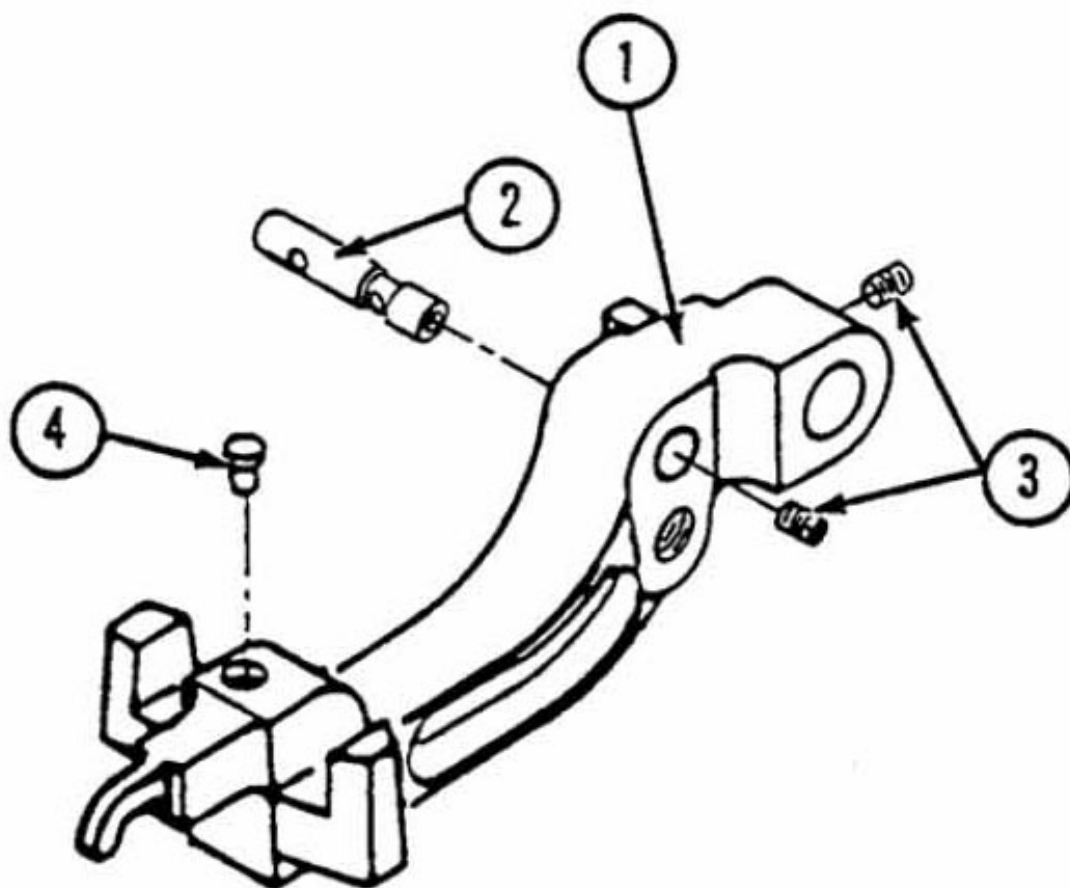

Small die-head adapter

No. 57100_057100Z_57071

dated: 09/14

Item no.	Description	Article no.	Old article no.	Quantity	Price (€)
1	Adapter, small die head		20154		o.r.
2	Pin, adapter, small die head	85168	12886	1	o.r.
3	Plug, pipe, hex.soc. 1/8"-27NPT	85171	13140	1	o.r.
4	Pin, die head rest	84549	01572	1	o.r.

IMPORTANT! To assure safety and reliability, repairs, maintenance and adjustment must be preformed by ROTHENBERGER Kelkheim or authorized Service-Centers. Always use Original-Service-Parts. Order your accessories and spare parts from your specialist retailer or using our Service After Sales hotline

Tel. +49 6195 - 800 **8200**

Fax: +49 6195 - 800 **7491**

✉ service@rothenberger.com