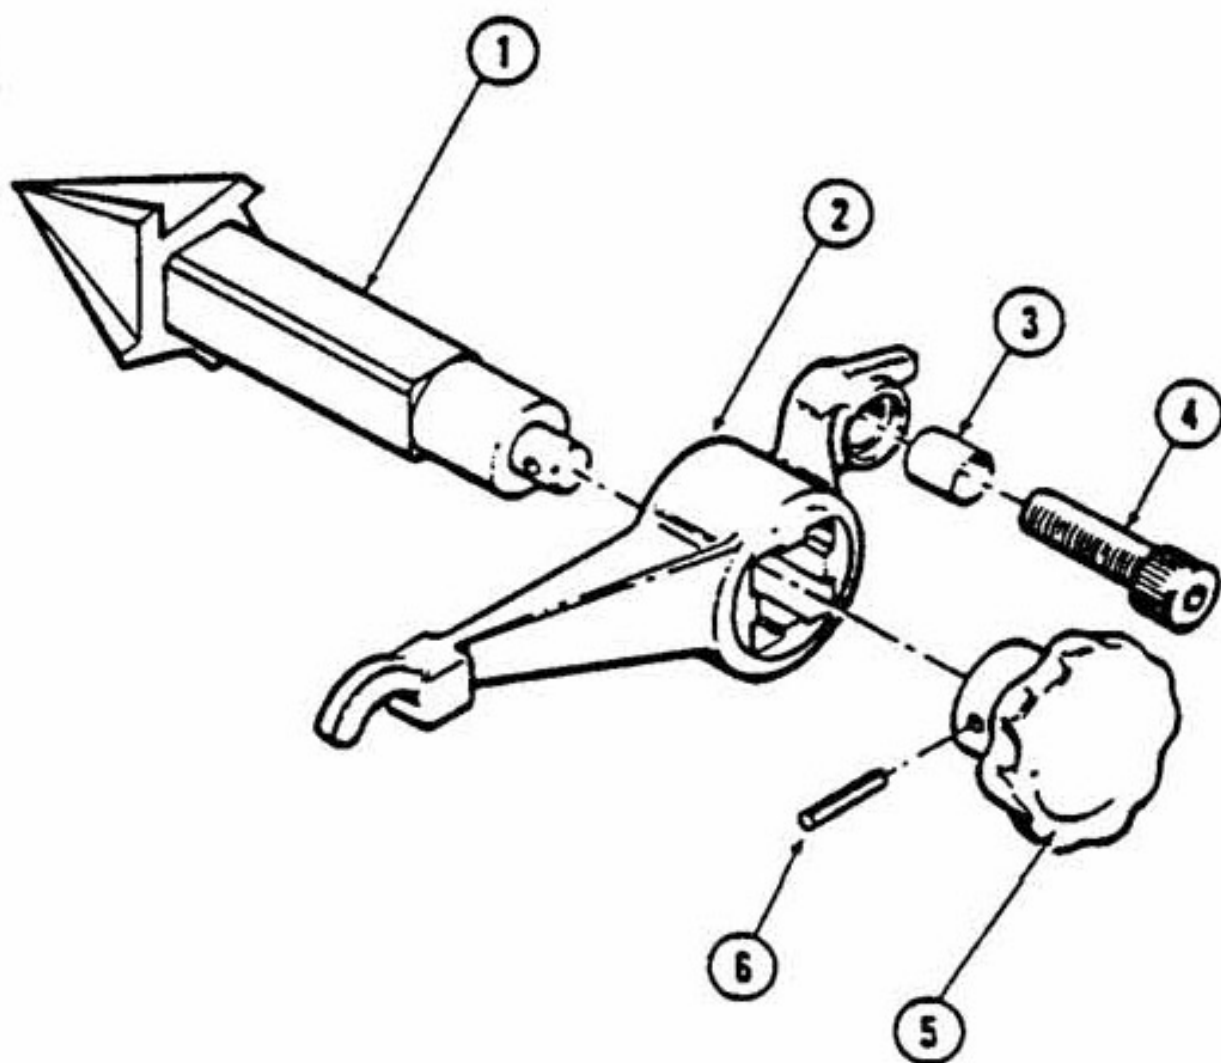

Cone reamer assembly 1/8" N2 57100_057100Z_57071

dated: 09/14

Item no.	Description	Article no.	Old article no.	Quantity	Price (€)
1	Cone reamer	57011	13212	1	o.r.
2	Holder, cone reamer	85058	10065	1	o.r.
3	Spacer, attaching screw	84557	02139-1	1	o.r.
4	Screw, reamer attaching 5/8"-11x1 1/2"	85402	F-607-S	1	o.r.
5	Knob, cone reamer	84559	01652	1	o.r.
6	Pin, spring, 3/16"x 1 1/4"L	85447	U-717	1	o.r.

IMPORTANT! To assure safety and reliability, repairs, maintenance and adjustment must be performed by ROTHENBERGER Kelkheim or authorized Service-Centers. Always use Original-Service-Parts. Order your accessories and spare parts from your specialist retailer or using our Service After Sales hotline

Tel. +49 6195 - 800 **8200**

Fax: +49 6195 - 800 **7491**

✉ service@rothenberger.com