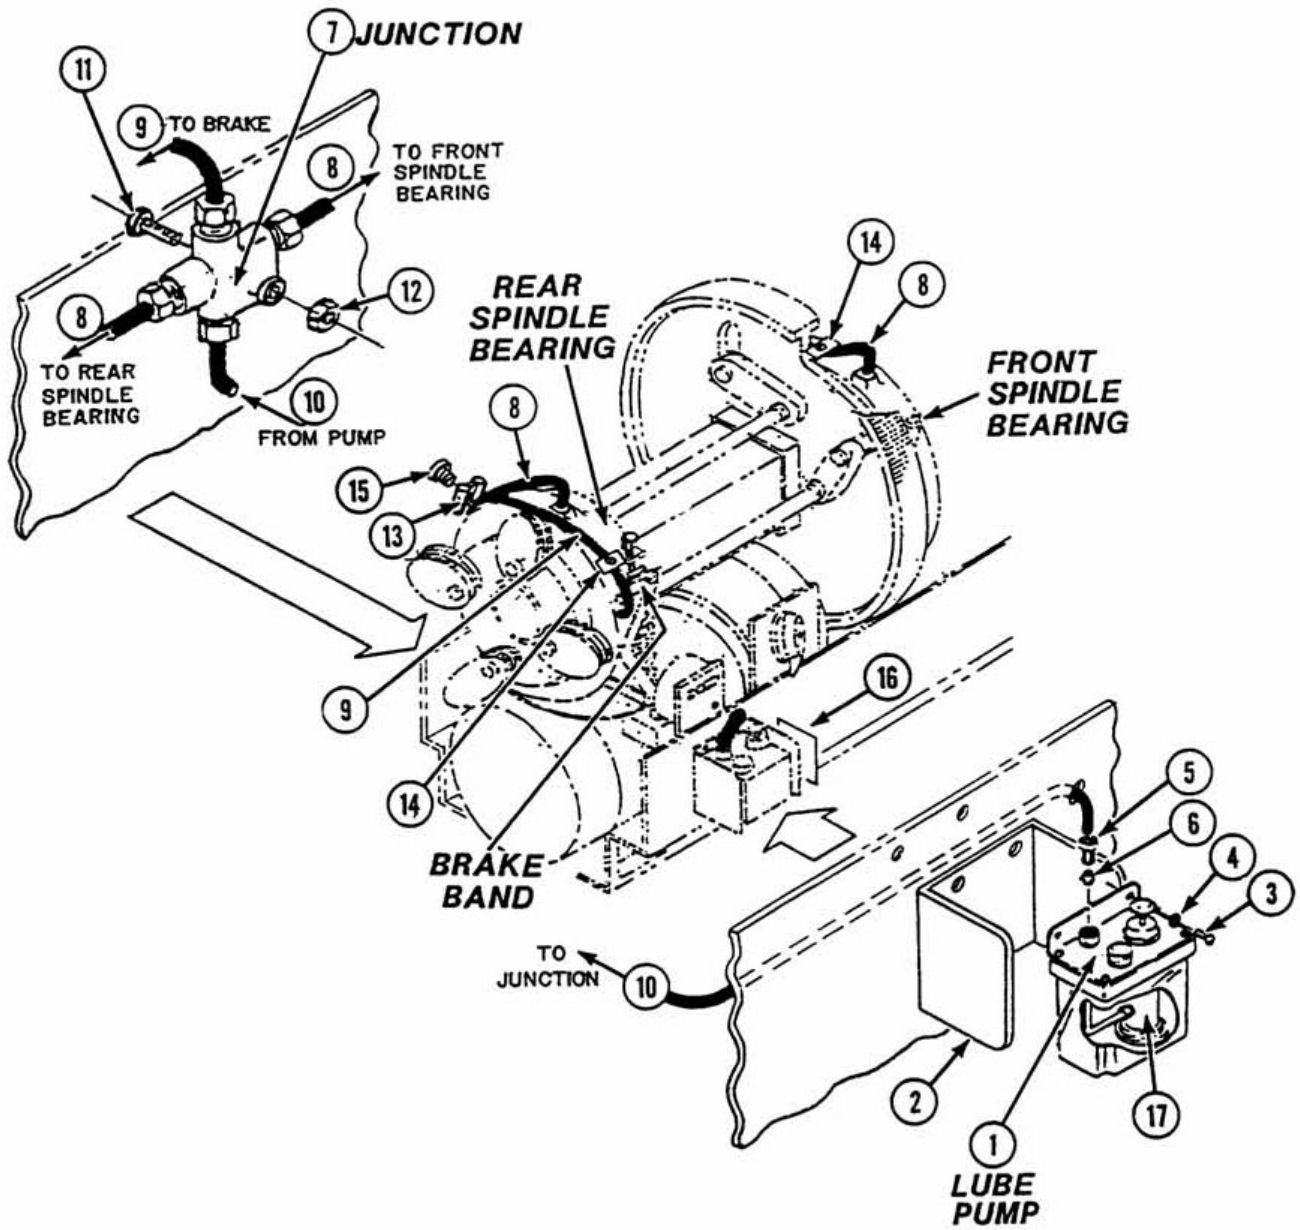

Item no.	Description	Article no.	Old article no.	Quantity
1	Lubricator, manual (w/filter element)	8.5179	13735	1
2	Guard, manual lubricator	8.5200	17526	1
3	Screw, cap, soc. But. Hd ¼"-20x5/8"L	8.4532	G-104-S	1
4	Washer, lock, int. tooth ¼"	8.5368	CB-109-A	1
5	Sleeve, compression 5/32" tubing	8.5182	13736	1
6	Bushing, compression 5/32" tubing	8.5183	13737	1
7	Junction, 4-way, 5/32"	8.5184	13738	1
8	Tubing, steel, lube oil 5/32"x21"L	8.5331	13739-21	1
9	Tubing, steel, lube oil 5/32"x28"L	8.5332	13739-28	1
10	Tubing, steel, lube oil 5/32"x33"L	8.5333	13739-33	1
11	Screw, cap, soc. But. Hd ¼"-20x1 1/4"	8.5407	L G-108	1
12	Nut, hexagon ¼"-20	8.5354	B-101	1
13	Clamp, jiffy, double loop 1/8"	8.4964	01560	1
14	Clamp, jiffy, single loop 1/8"	8.4963	01559	1
15	Screw, S-tap, SI Pn Hd TPF 10-24x1/2"	8.4585	LNF-503-F	1
16	Plate, instruction, lubricator	8.5186	13754	1
17	Filter element (replacement)	8.5185	13753	1

IMPORTANT! To assure safety and reliability, repairs, maintenance and adjustment must be performed by ROTHENBERGER Kelkheim or authorized Service-Centers. Always use Original-Service-Parts. Order your accessories and spare parts from your specialist retailer or using our Service After Sales hotline

Tel. +49 6195 - 800 **8200**

Fax: +49 6195 - 800 **7491**

✉ service@rothenberger.com