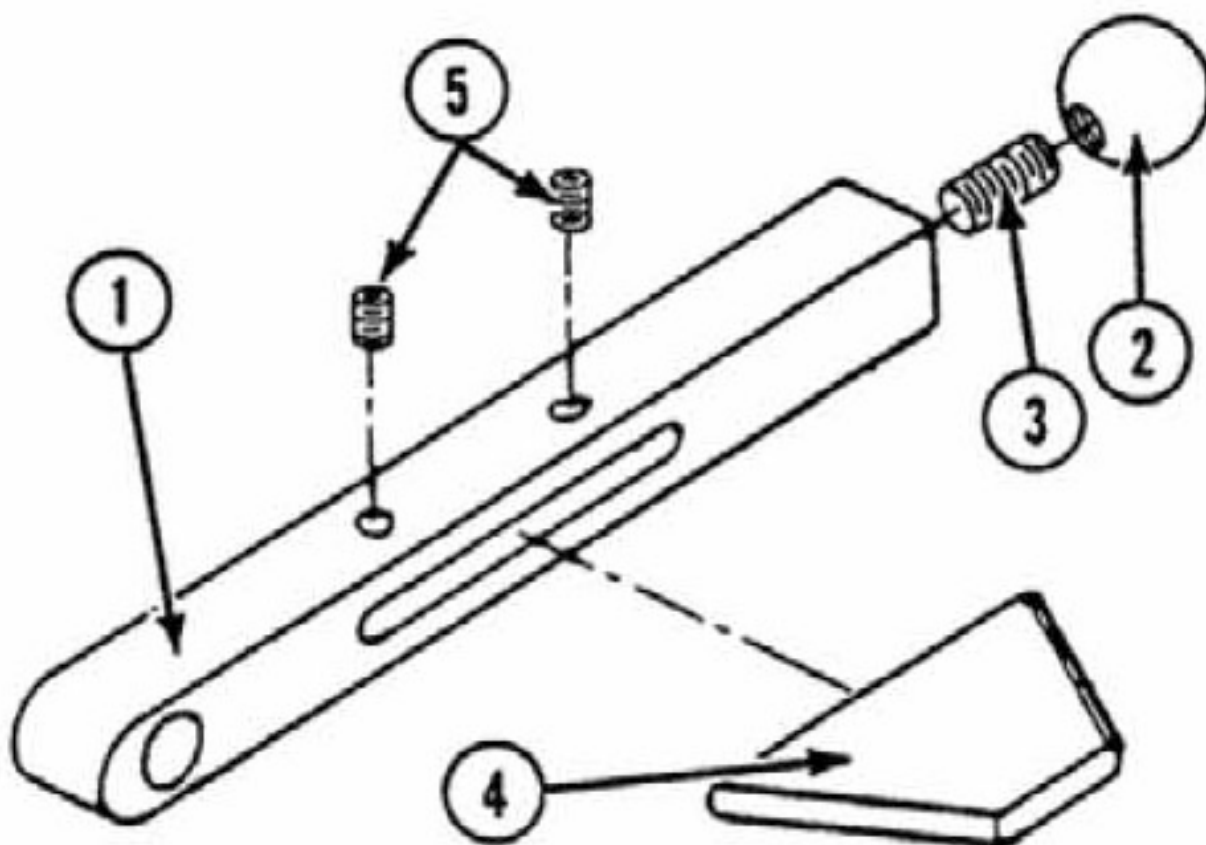

Reamer assembly 2 1/2" - 4" No. 57100_057100Z_57071

dated: 09/14

Item no.	Description	Article no.	Old article no.	Quantity
1	Holder, reamer blade	85008	20153	1
2	Knob, phenolic, R-10	85349	04943-1	1
3	Setscrew, hxsc. Cp.Pt. 1/2"-13x 1 1/4"L	85419	H-508-D	1
4	Reamer, flat 2 1/2" - 4"	87111	12237	1
5	Setscrew, hxsc. Cp.Pt. 3/8"-16x1/2"L	85417	H-305-D	1

IMPORTANT! To assure safety and reliability, repairs, maintenance and adjustment must be performed by ROTHENBERGER Kelkheim or authorized Service-Centers. Always use Original-Service-Parts. Order your accessories and spare parts from your specialist retailer or using our Service After Sales hotline

Tel. +49 6195 - 800 **8200**

Fax: +49 6195 - 800 **7491**

service@rothenberger.com