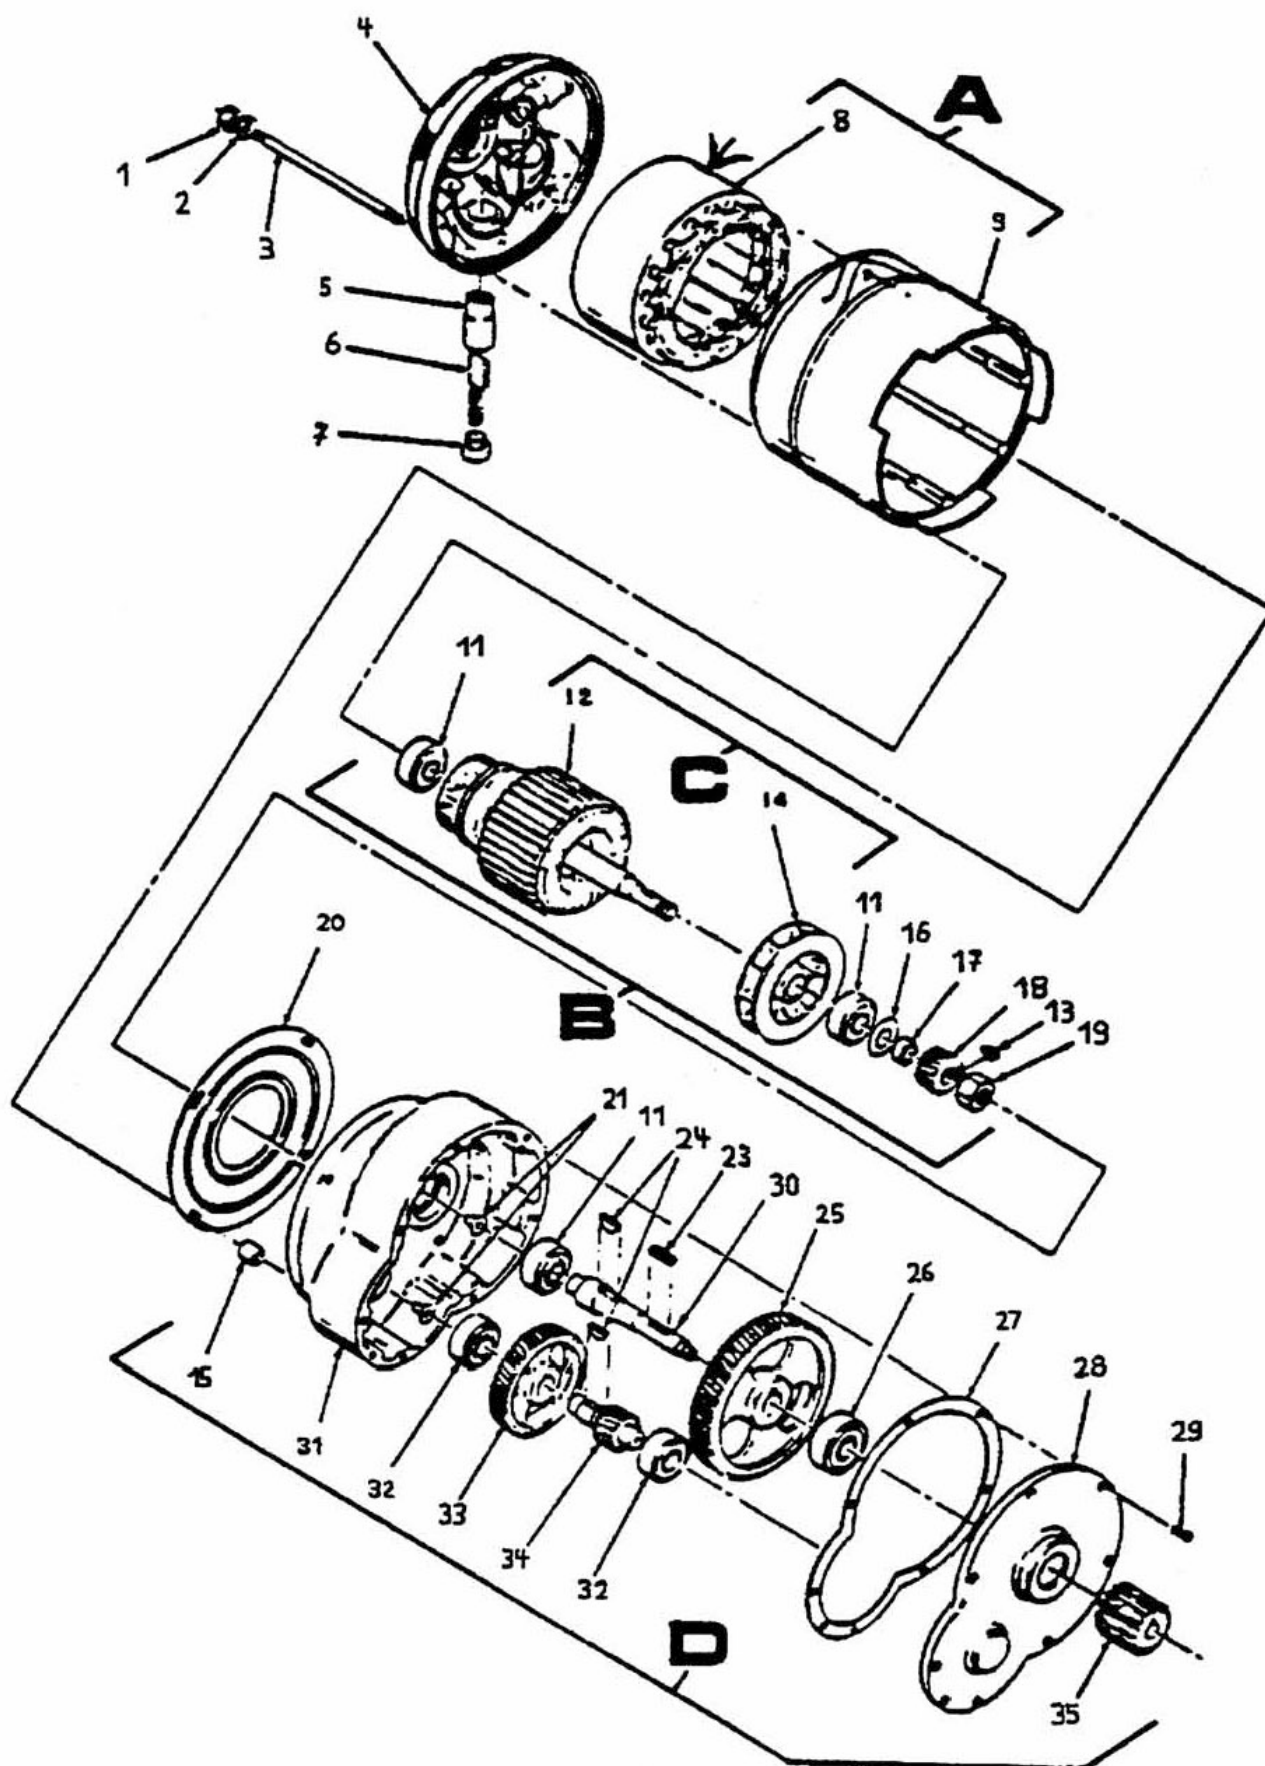

Item no.	Description	Article no.	Old article no.	Quantity	Price (€)
	Armature only 110/115V		20133	1	o.r.
	Housing&Stator assembly 110/115V		20120	1	o.r.
	Armature & fan assembly 110/115V		20131	1	o.r.
	Armature assembly complete 110/-115V		20130	1	o.r.
1	Nut, hexagon	85354	B-101	1	o.r.
2	Washer, lock, Hel.Spg.	85363	C-109-	1	o.r.
3	Tie rod, motor	84794	01361	1	o.r.
4	End bell, motor	84792	01351	1	o.r.
5	Holder, elec. Cont. Brush	84793	01352	1	o.r.
6	Brush, elec. Cont. Set brush, elec. Cont.(6 pcs.)	84406	01360-	1	o.r.
7	Stator, motor 230V	84407	20123	1	o.r.
8	Stator, motor 110/115V	85243	20121	1	o.r.
9	Housing, stator, motor	85242	20122	1	o.r.
11	ballbearing	85324	01018-	1	o.r.
12	Armature only 230V	85251	20134	1	o.r.
13	Key, woodruff	85449	W-405	1	o.r.
14	Fan assembly, motor	84404	01335	1	o.r.
15	Retainer, stator baffle, neoprene	84784	01325	1	o.r.
16	Spacer, slinger	84786	01332	1	o.r.
17	Spacer, sleeve	84787	01333	1	o.r.
18	Gear, helical	84789	01336	1	o.r.
19	Nut, hexagon	84788	01334	1	o.r.
20	Baffle, stator, motor	84783	01323	1	o.r.
21	Plug, hole, plastic	85335	01383-	1	o.r.
23	Key, square	85279	20363	1	o.r.
24	Key, woodruff	84520	W-808	1	o.r.
25	Gear, helical	85205	20049	1	o.r.
26	Ballbearing	85336	01392-	1	o.r.
27	Gasket	84409	01381-	1	o.r.
28	Cover, gearcase housing	84797	01382	1	o.r.
29	Screw, machine, Sl.Fil.Hd	85422	K-1106	1	o.r.
30	Shaft, output, gearcase	85275	20320	1	o.r.
31	Housing, gearcase	84796	01381	1	o.r.
32	Ballbearing	84790	01337	1	o.r.
33	Gear, helical	84799	01390	1	o.r.
34	Gearshaft, helical	85204	20048	1	o.r.
35	Gear, spur, gearmotor outoutshaft	85265	20301	1	o.r.
84381	Cap, elec. Cont. brush, mtr.	84381	01355	1	o.r.
A	Housing&Stator assembly 230V	85239	20119	1	o.r.
B	Armature assembly complete 230V	85244	20129	1	o.r.
C	Armature & fan assembly 230V	85248	20132	1	o.r.
D	Gearcase assembly	85252	20140	1	o.r.

IMPORTANT! To assure safety and reliability, repairs, maintenance and adjustment must be preformed by ROTHENBERGER Kelkheim or authorized Service-Centers. Always use Original-Service-Parts. Order your accessories and spare parts from your specialist retailer or using our Service After Sales hotline

Tel. +49 6195 - 800 **8200**

Fax: +49 6195 - 800 **7491**

✉ service@rothenberger.com