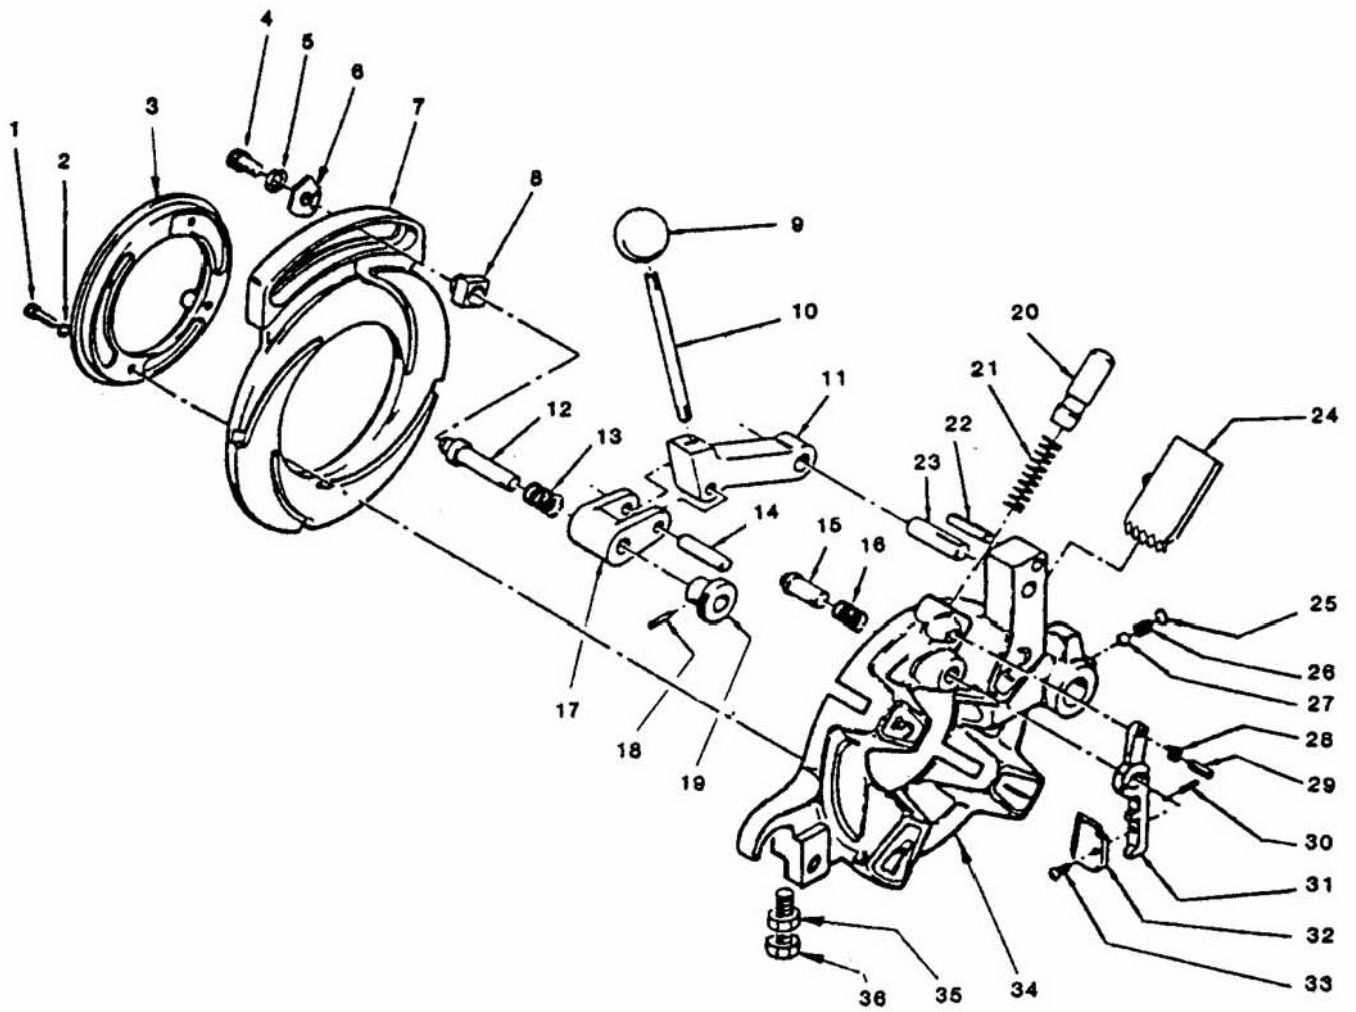

Item no.	Description	Article no.	Old article no.	Quantity	Price (€)
1	screw, retainer plt.att.	85492	M0508019F	1	o.r.
2	lockwasher	85495	M05HC	1	o.r.
3	retainer, scroll plate	84436	13487	1	o.r.
4	screw, size selection att.	85496	M0610013F	1	o.r.
5	lockwasher	85497	M06MC	1	o.r.
6	washer, size indicated	85486	12697	1	o.r.
7	scroll plate BSP	85487	12695	1	o.r.
8	selector, size	85488	12772	1	o.r.
9	knob, operating lever	84444	12665	1	o.r.
10	rod, operating lever	84445	12666	1	o.r.
11	lever, operating	85478	12660	1	o.r.
12	pin, selector	84442	12667	1	o.r.
13	spring, compression, selector pin	85468	12669	1	o.r.
14	pin, dowel, lever link	85461	O-405	1	o.r.
15	pin, plunger release	84448	12664	1	o.r.
16	spring, compression, trigger	84449	12662	1	o.r.
17	link, operating lever	84313	12670	1	o.r.
18	pin, spring, knob	84312	U-407	1	o.r.
19	knob, selection pin	84311	12668	1	o.r.
20	plunger, die head opening	84453	12674	1	o.r.
21	spring, compression, plunger	84452	12673	1	o.r.
22	pin, spring, lever stop	84451	U-915-S	1	o.r.
23	pin, dowel, lever pivot	84450	12566	1	o.r.
24	dies, not included, see list				o.r.
25	plug, expansion, die head	84289	12135	1	o.r.
26	spring, compression, die head	84290	12220	1	o.r.
27	ball, die head	84291	13385	1	o.r.
28	nut, hex, trigger adjusting	85494	M0508027B	1	o.r.
29	screw, trigger adjusting	85493	M0508020F	1	o.r.
30	pin, shear, trigger	84435	13209	1	o.r.
31	trigger, scroll plate release	85477	12569	1	o.r.
32	gauge, thread length BSPT	85475	12553	1	o.r.
33	screw, gauge att.	85491	M0508012G	1	o.r.
34	housing	85476	12561	1	o.r.
35	nut, hex, die head centering	85499	M1015050B	1	o.r.
36	bolt, hx hd, die head centering	85498	M1015044A	1	o.r.
85160	gauge, thread length NPT	85160	12693	1	o.r.
85341	scroll plate NPT	85341		1	o.r.

IMPORTANT! To assure safety and reliability, repairs, maintenance and adjustment must be performed by ROTHENBERGER Kelkheim or authorized Service-Centers. Always use Original-Service-Parts. Order your accessories and spare parts from your specialist retailer or using our Service After Sales hotline

Tel. +49 6195 - 800 **8200**

Fax: +49 6195 - 800 **7491**

✉ service@rothenberger.com