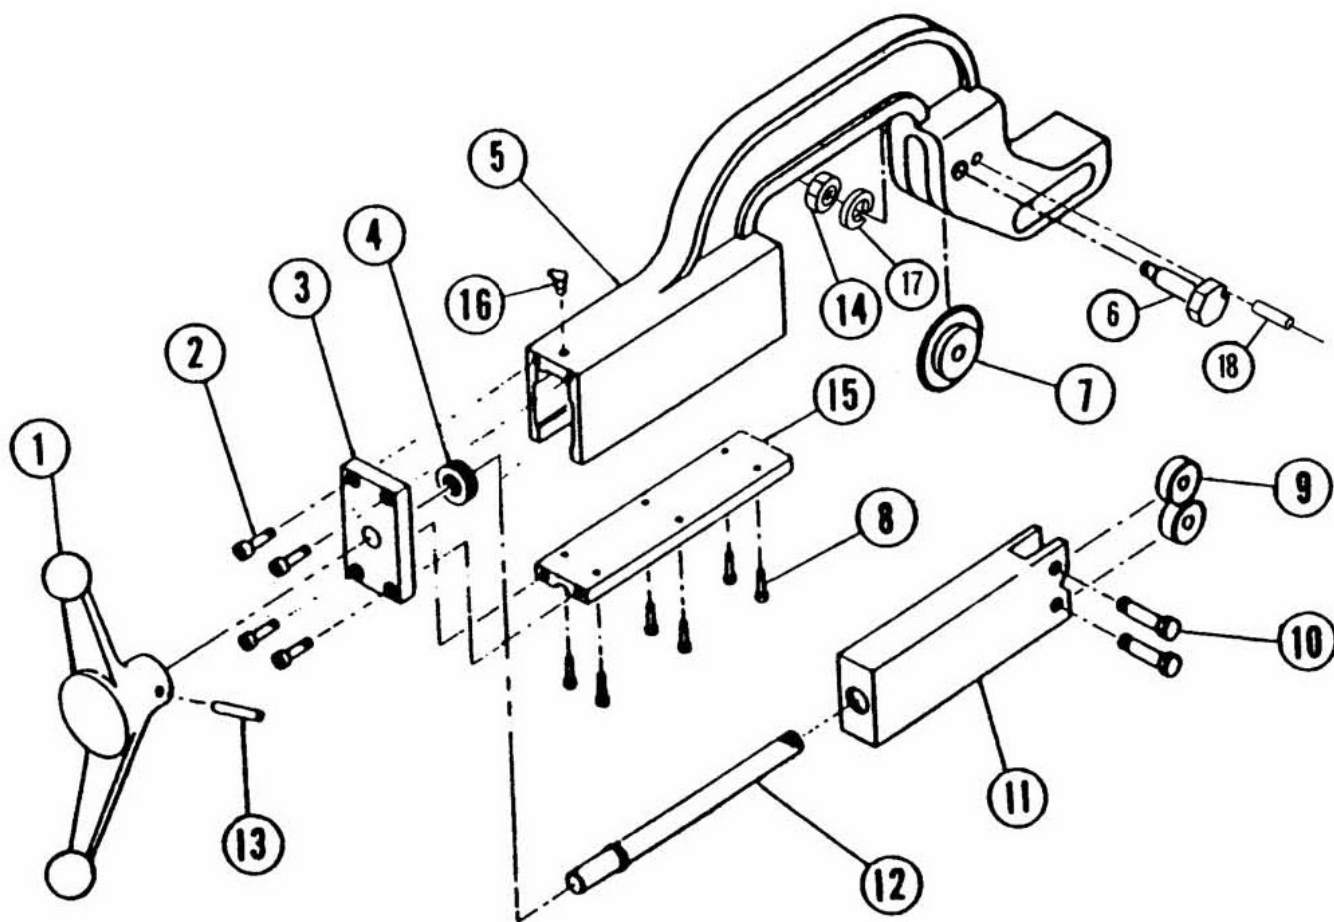

Item no.	Description	Article no.	Old article no.	Quantity
1	Handle, operating	8.5006	04711	1
2	Screw, cap, soc. Hd 1/4"x20x1"L	8.0174	F-107	1
3	Plate, front	8.4998	04652	1
4	Bearing, thrust	8.5003	04656	1
5	Body, cutter, wheel	8.4996	20155	1
6	Bolt	8.5199	16325	1
7	Cutting wheel	5.7110	04121	1
8	Screw, cap, soc. Hd 10-32x3/4"L	8.5395	F-063	1
9	Roller	8.4992	04117	1
10	Screw, roller&cutting wheel 3/8-24x1 1/4"	8.4386	01124	1
11	Roller block	8.4997	04651	1
12	Screw, feed	8.4991	04103	1
13	Pin, grooved, TP-A 1/4"x 1 3/8"L	8.4552	P-9061-A	1
14	Nut, hexagon 1/2"-20	8.5358	B-155-P	1
15	Plate, bottom	8.4999	04653	1
16	Cup, oil, lubricating	8.5325	01023-22	1
17	Washer, lock, hel. Spg 1/2" (PLTD)	8.5366	C-113-MP	1
18	Pin, grooved, TP-A 3/16"x3/4"L	8.5442	P-704-A	1

IMPORTANT! To assure safety and reliability, repairs, maintenance and adjustment must be performed by ROTHENBERGER Kelkheim or authorized Service-Centers. Always use Original-Service-Parts. Order your accessories and spare parts from your specialist retailer or using our Service After Sales hotline

Tel. +49 6195 - 800 **8200**

Fax: +49 6195 - 800 **7491**

service@rothenberger.com