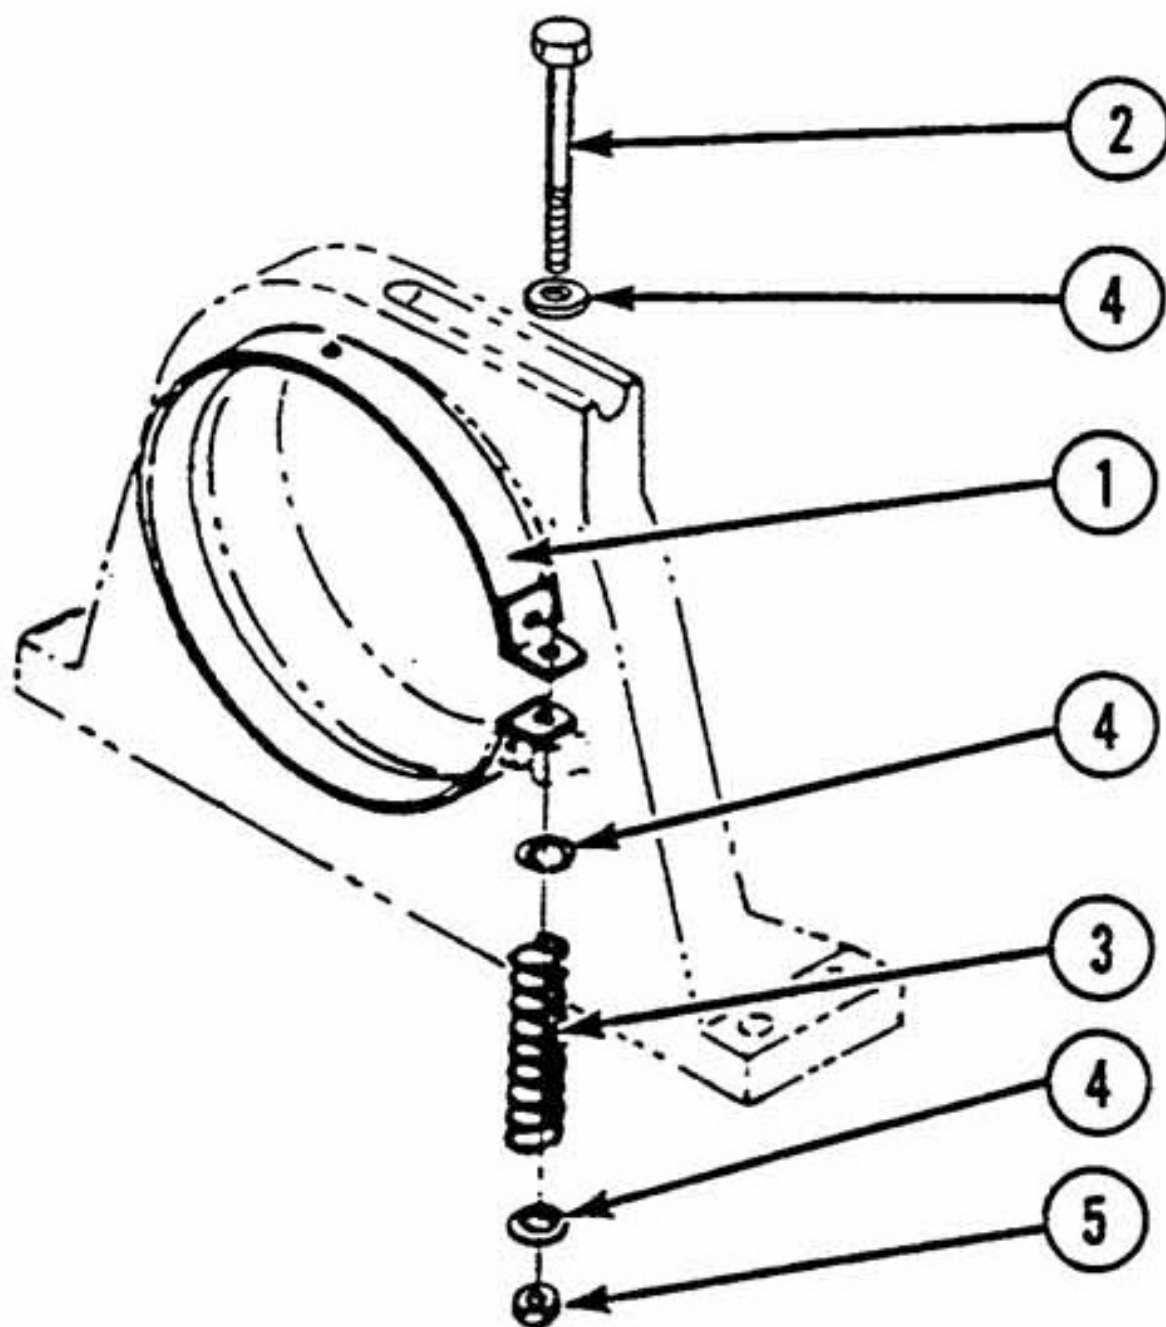

Brake assembly

No. 57100_057100Z_57071

dated: 09/14

Item no.	Description	Article no.	Old article no.	Quantity
1	Brake shoe & lining assembly	85273	20313	1
2	Bolt, brake adjusting	85348	04261-1	1
3	Spring compression	84530	01254	1
4	Washer, flt. 3/8"	85390	DA-104-W	1
5	Nut, hexagon 3/8"-16	85359	B-303	1

IMPORTANT! To assure safety and reliability, repairs, maintenance and adjustment must be performed by ROTHENBERGER Kelkheim or authorized Service-Centers. Always use Original-Service-Parts. Order your accessories and spare parts from your specialist retailer or using our Service After Sales hotline

Tel. +49 6195 - 800 **8200**

Fax: +49 6195 - 800 **7491**

service@rothenberger.com