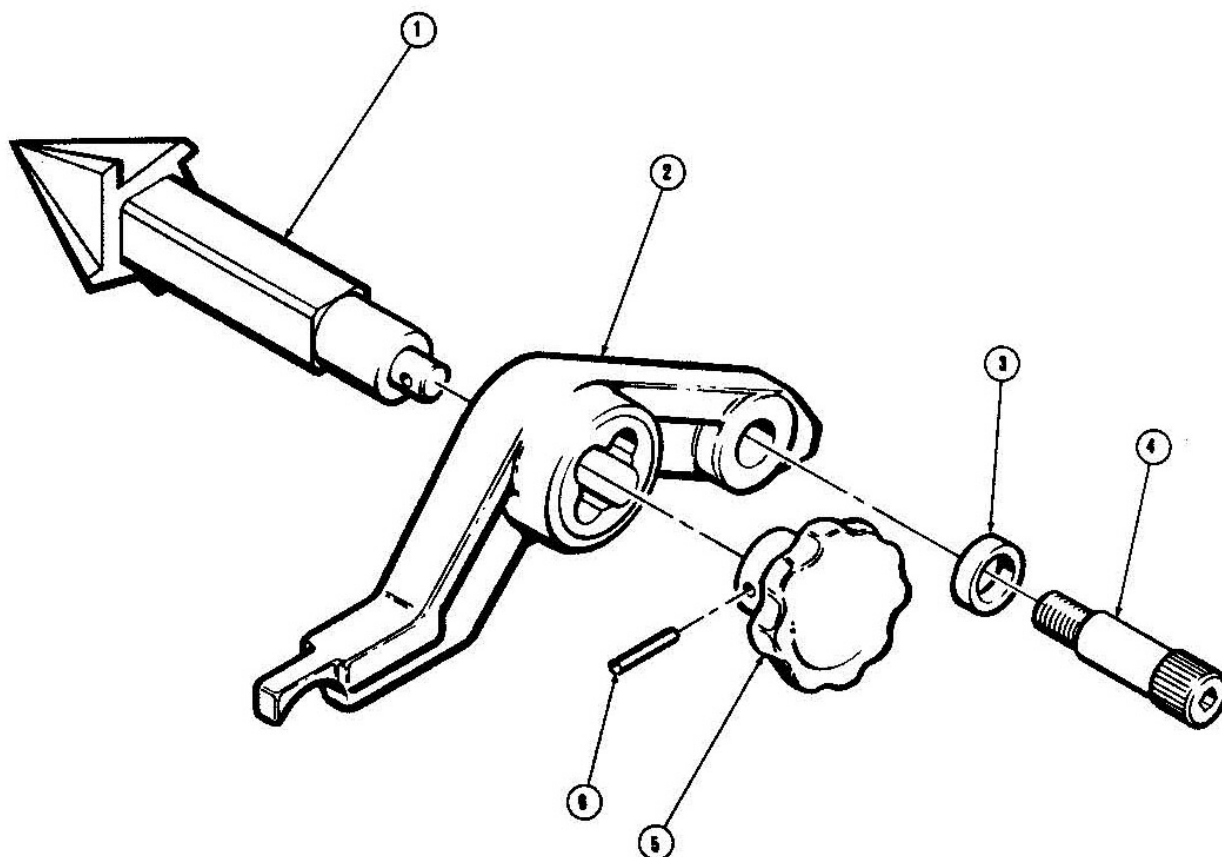

Reamer assembly

No. 57070_57070Z_57071

dated: 09/14

Item no.	Description	Article no.	Old article no.	Quantity
1	reamer, cone	57011	13212	1
2	holder, reamer	84970	1657	1
3	spacer, reamer att.	84978	2133	1
4	screw, shoulder, reamer att.	85421	I-604-SL	1
5	knob, cone reamer	84559	1652	1
6	pin, grooved	84560	P-707	1

IMPORTANT! To assure safety and reliability, repairs, maintenance and adjustment must be performed by ROTHENBERGER Kelkheim or authorized Service-Centers. Always use Original-Service-Parts. Order your accessories and spare parts from your specialist retailer or using our Service After Sales hotline

Tel. +49 6195 - 800 **8200**

Fax: +49 6195 - 800 **7491**

service@rothenberger.com