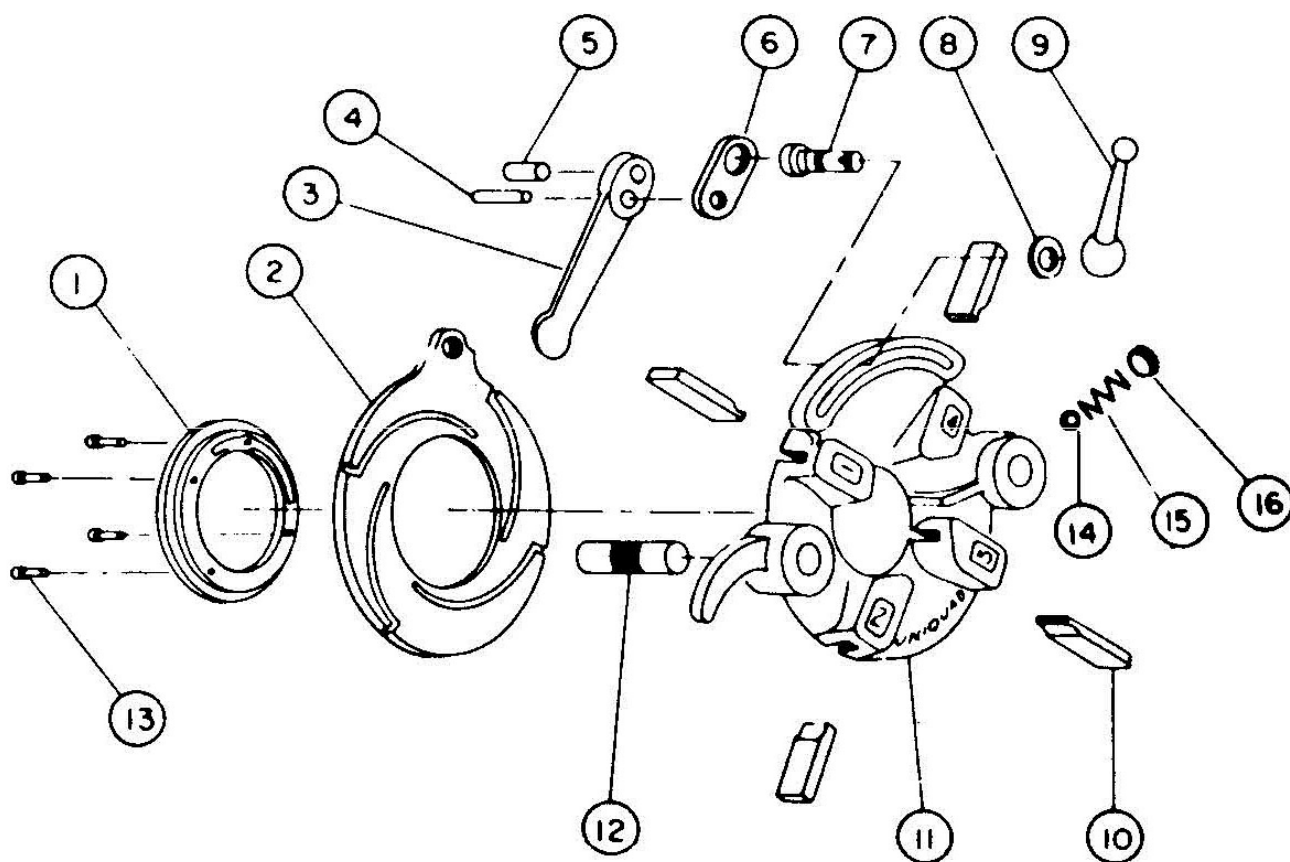

Item no.	Description	Article no.	Old article no.	Quantity
1	retainer plate	085462	1433	1
2	Uniquad scroll plate	084422	1432	1
3	operating lever	084948	1437	1
4	stop lever pin	085437	0-407	1
5	pivot dowel pin	085439	O-702	1
6	link	084423	2183	1
7	pivot screw	084424	2182	1
8	flat washer	085391	D-204	1
9	scroll plate locking lever	084425	1436	1
10	Uniquad dies sets, specify size and type			
11	die head housing	085463	1431	1
12	die head pin	085464	1431-1	1
13	die head screw	084426	F-053	1
14	ball	084291	B-1044-3	1
15	spring	084290	12220	1
16	expansion plug	084289	12135	1

IMPORTANT! To assure safety and reliability, repairs, maintenance and adjustment must be preformed by ROTHENBERGER Kelkheim or authorized Service-Centers. Always use Original-Service-Parts. Order your accessories and spare parts from your specialist retailer or using our Service After Sales hotline

Tel. +49 6195 - 800 **8200**

Fax: +49 6195 - 800 **7491**

service@rothenberger.com