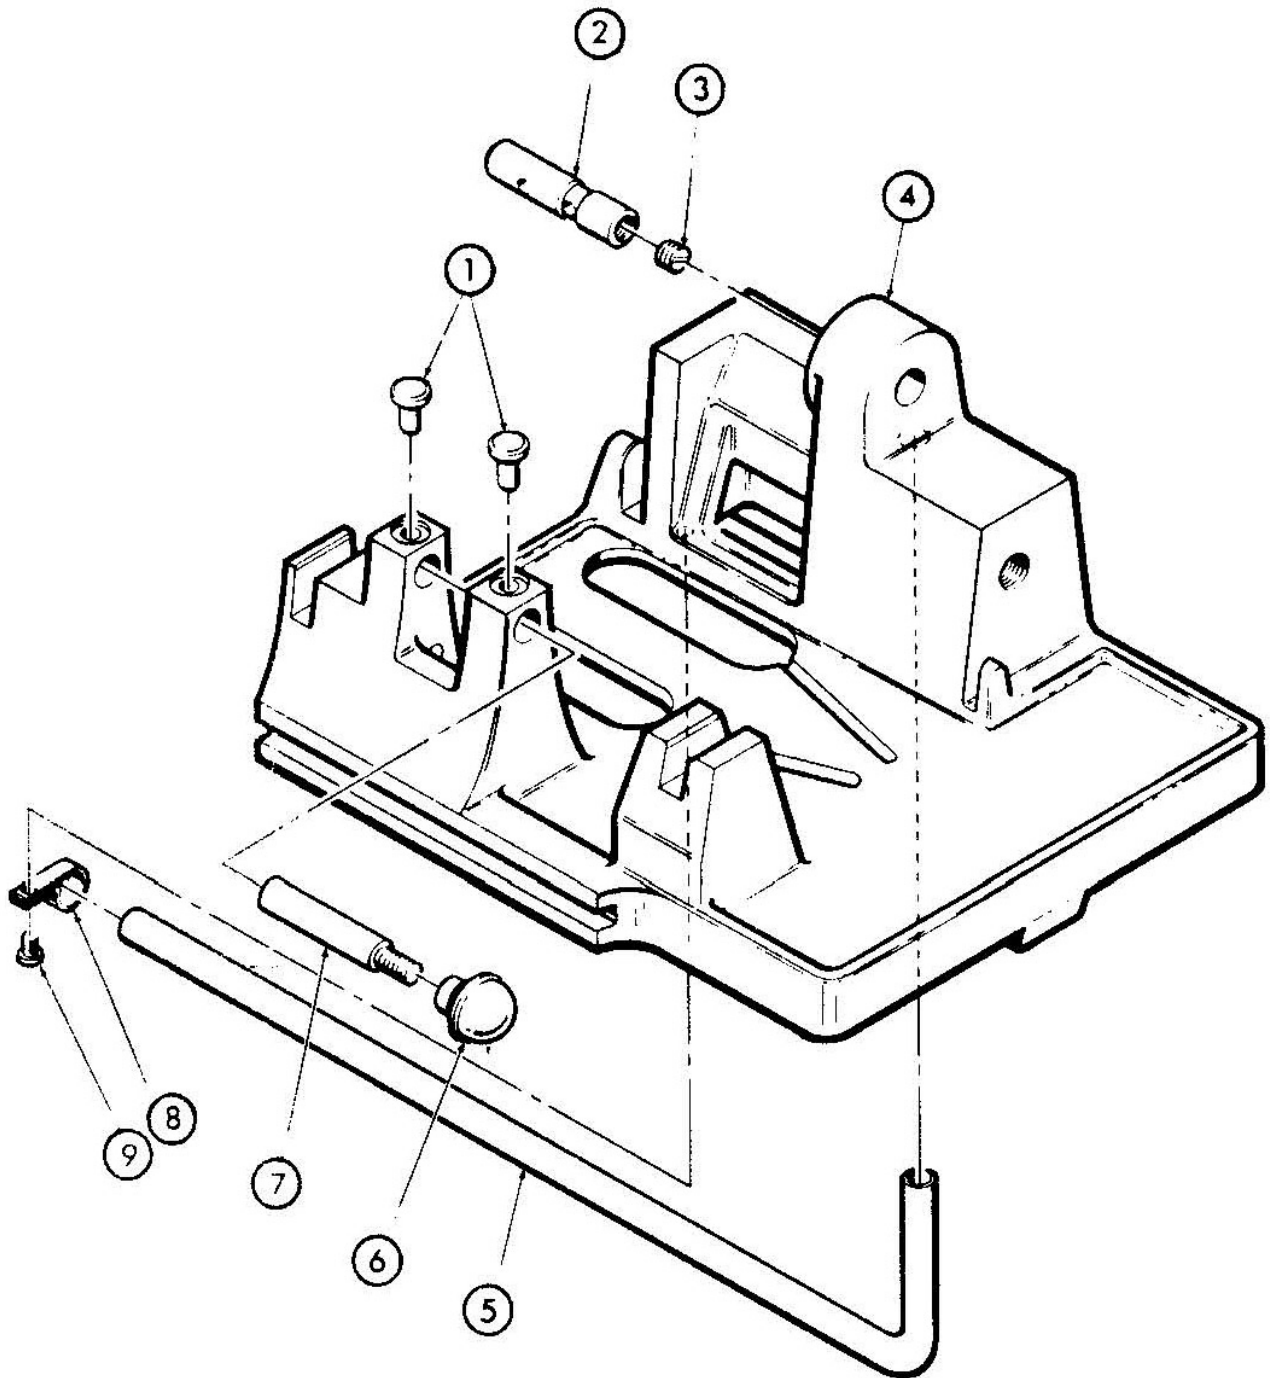

Carriage assembly

No. 57070_57070Z_57071

dated: 09/14

Item no.	Description	Article no.	Old article no.	Quantity	Price (€)
1	pin, die head stop	84549	1572	1	o.r.
2	pin, carriage	84977	2132	1	o.r.
3	plug, pipe 1/8"	85171	13140	1	o.r.
4	carriage	84548	1571	1	o.r.
5	oil tube	84967	1565	1	o.r.
6	knob, plastic die head retrainer	8.5086	12021	1	o.r.
7	pin, locking, die head	84746	1233	1	o.r.
8	clip, oil tube	84588	1558	1	o.r.
9	screw, oli tube clip	84585	NF-503	1	o.r.

IMPORTANT! To assure safety and reliability, repairs, maintenance and adjustment must be performed by ROTHENBERGER Kelkheim or authorized Service-Centers. Always use Original-Service-Parts. Order your accessories and spare parts from your specialist retailer or using our Service After Sales hotline

Tel. +49 6195 - 800 **8200**

Fax: +49 6195 - 800 **7491**

✉ service@rothenberger.com