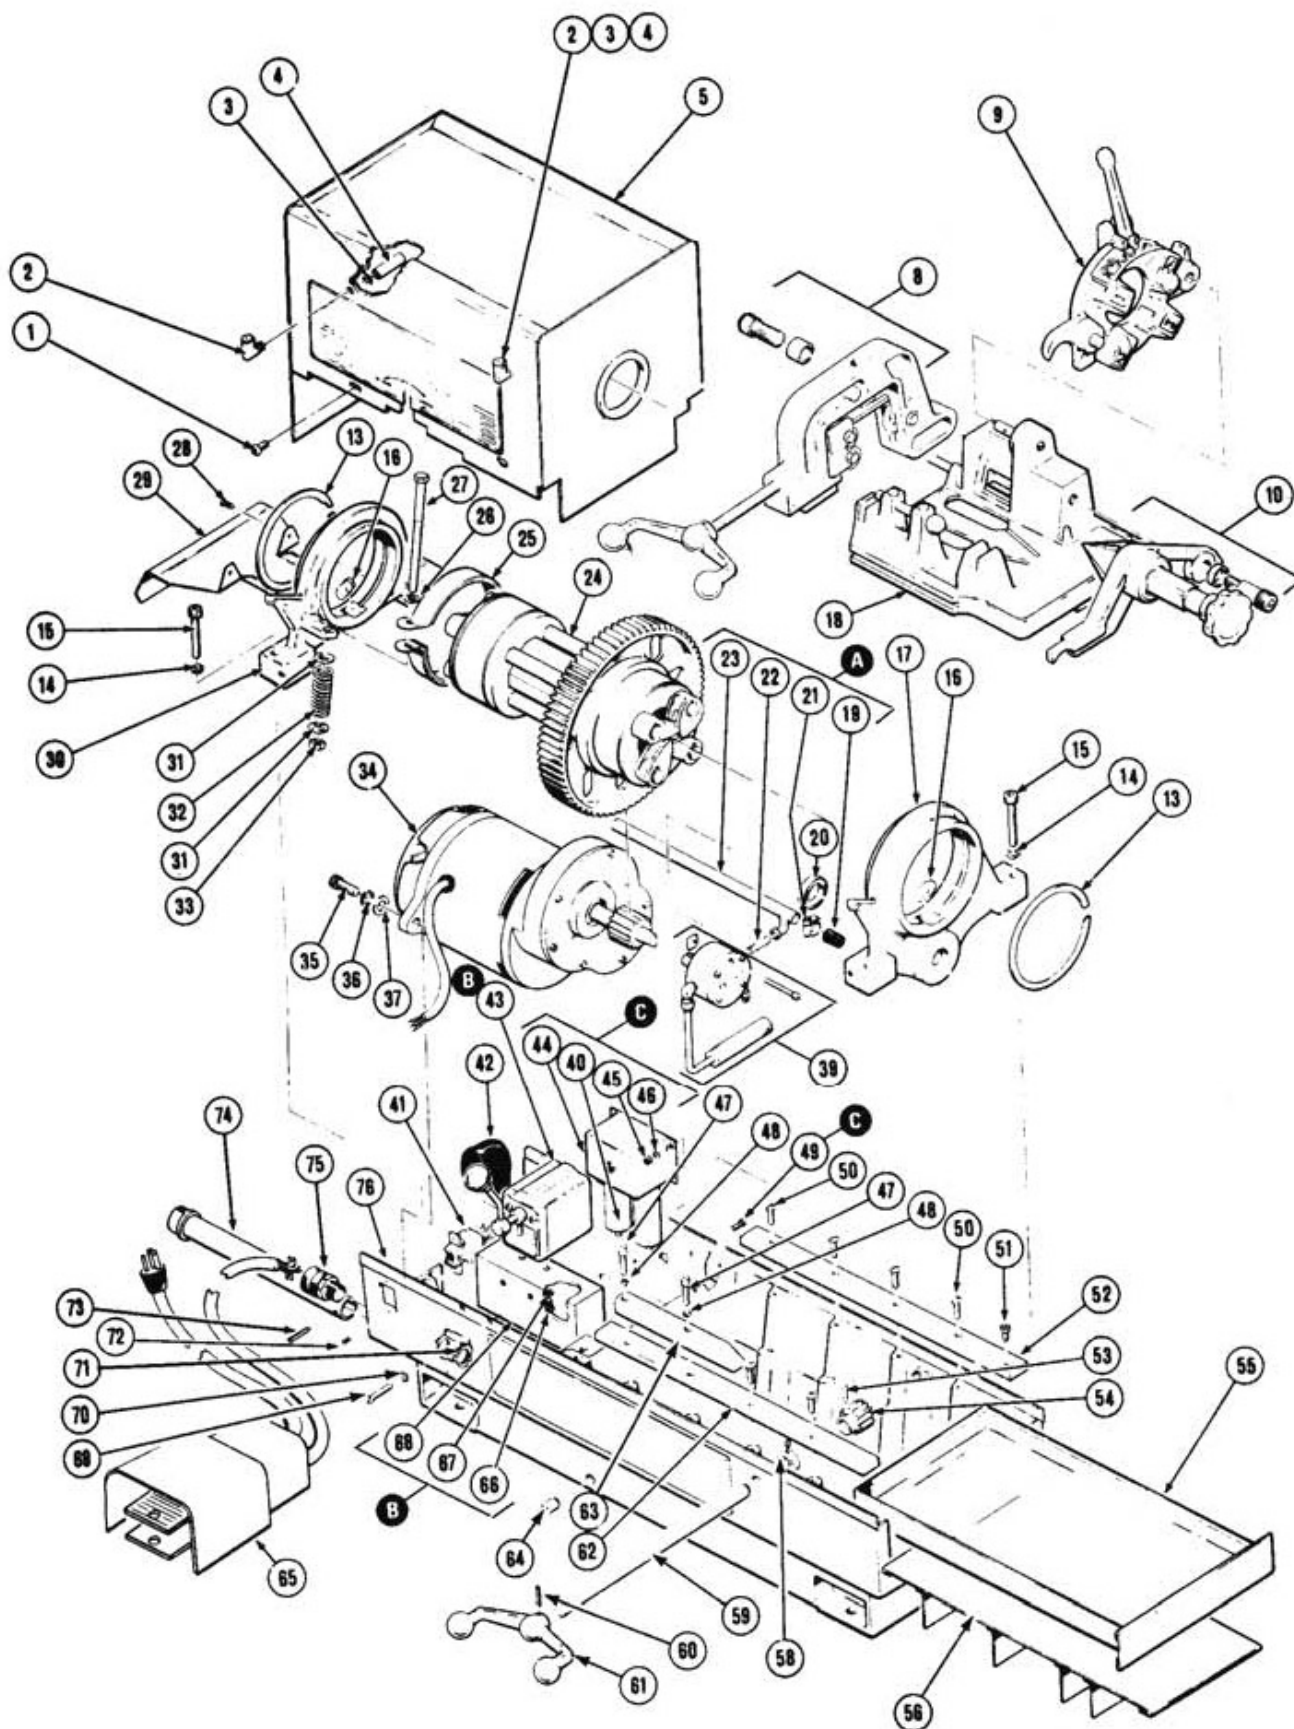

Item no.	Description	Article no.	Old article no.	Quantity	Price (€)
53	pin, spring carriage feed gear	85446	U-715	1	o.r.
54	gear, carriage feed	84524	1623	1	o.r.
55	tray, chip	84744	1227	1	o.r.
56	baffle plate	84972	1984	1	o.r.
58	collar, feed rod	84975	2122	1	o.r.
59	rod, carriage feed	84525	1238	1	o.r.
60	Grooved pin ¼" x 1 3/8"	84552	P-9061-A	1	o.r.
61	Handle feed rod	84526	1111	1	o.r.
62	rail, base, front		1229-F	1	o.r.
63	make-on bar	84513	2061	1	o.r.
64	plug, drain	84741	1020	1	o.r.
65	foot switch 110V	85191	13840	1	o.r.
65	foot switch 230V	56335	13839	1	o.r.
66	screw, switch	85426	L-1100	1	o.r.
67	washer, lock	84439	C-109	1	o.r.
68	resistor assembly 220V	85330	1346-1	1	o.r.
68	resistor assembly 110V	85329	1345-1	1	o.r.
69	screw, resistor	84528	M-1107	1	o.r.
70	washer, lock	84565	CD-109	1	o.r.
71	nut, conduit, strain relief	85017	8769	1	o.r.
72	screw, directional sw.	85427	M-707	1	o.r.
73	pin, spring, extension bar	85448	U-918	1	o.r.
74	bar assembly, extension	84742	1030	1	o.r.
75	bushing, strain relief	84795	1376	1	o.r.
76	base	84748	1241	1	o.r.

IMPORTANT! To assure safety and reliability, repairs, maintenance and adjustment must be performed by ROTHENBERGER Kelkheim or authorized Service-Centers. Always use Original-Service-Parts. Order your accessories and spare parts from your specialist retailer or using our Service After Sales hotline

Tel. +49 6195 - 800 **8200**

Fax: +49 6195 - 800 **7491**

✉ service@rothenberger.com