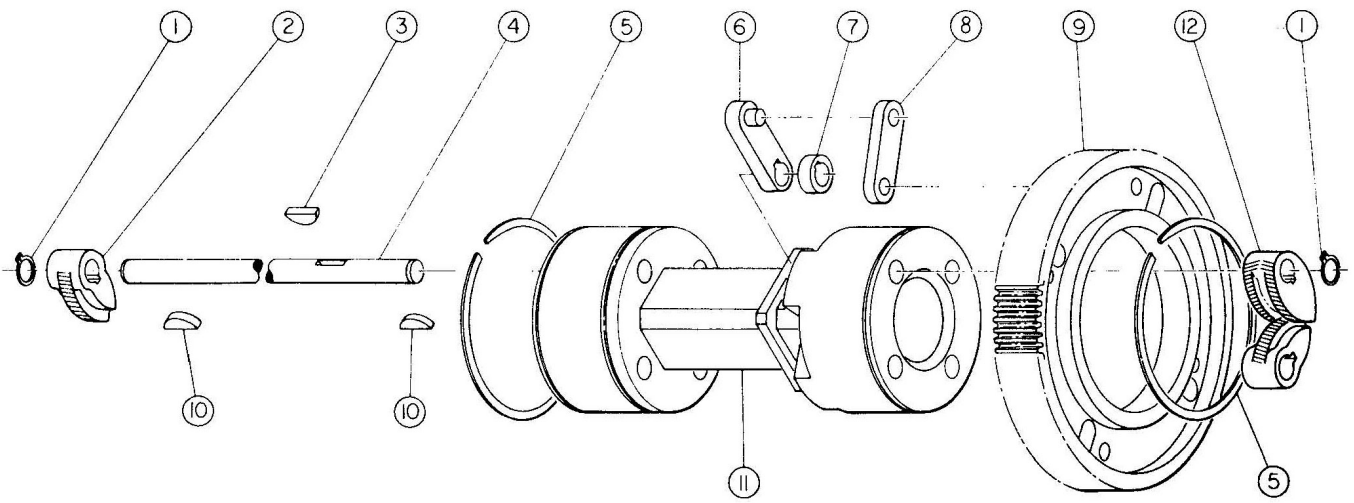

Spindle assembly

No. 57070_57070Z_57071

dated: 09/14

Item no.	Description	Article no.	Old article no.	Quantity	Price (€)
1	jaw, retaining ring	84517	1220	1	o.r.
2	single jaw	84518	12182	1	o.r.
3	jaw lever key	84521	1218	1	o.r.
4	jaw shaft	84418	1234	1	o.r.
5	spindle retaining ring	84421	1212	1	o.r.
6	jaw lever & pin assembly	85327	1230-1	1	o.r.
7	jaw lever spacer	85326	1213-4	1	o.r.
8	jaw lever link	84747	1236	1	o.r.
9	spindle gear assembly	85328	1237-1	1	o.r.
10	jaw shaft key	84520	1217	1	o.r.
11	spindle	84419	1211	1	o.r.
12	double jaw	84563	12181	1	o.r.

IMPORTANT! To assure safety and reliability, repairs, maintenance and adjustment must be performed by ROTHENBERGER Kelkheim or authorized Service-Centers. Always use Original-Service-Parts. Order your accessories and spare parts from your specialist retailer or using our Service After Sales hotline

Tel. +49 6195 - 800 **8200**

Fax: +49 6195 - 800 **7491**

✉ service@rothenberger.com