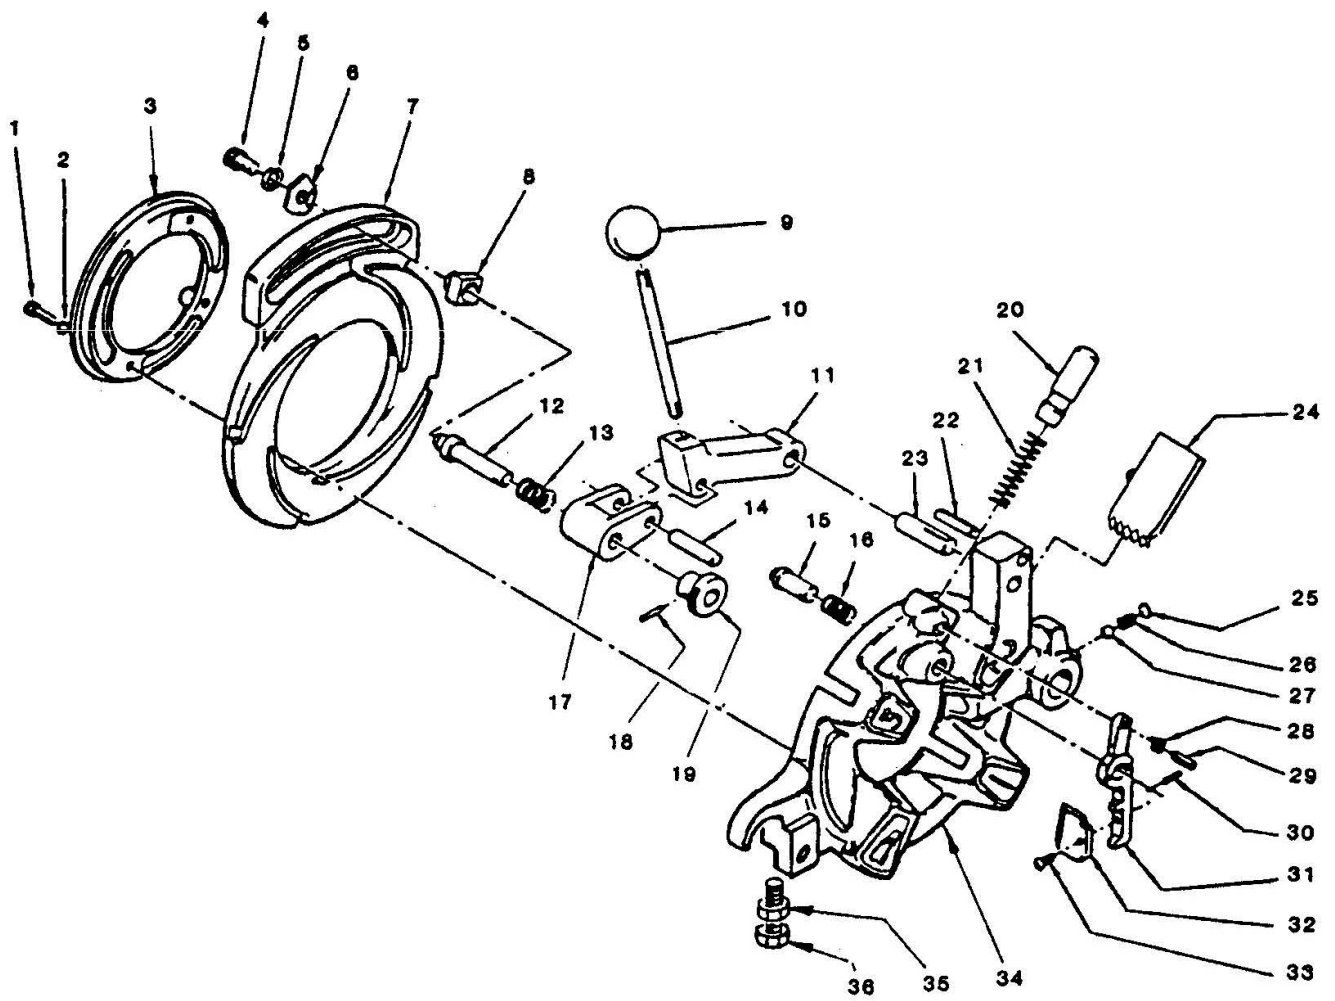

Item no.	Description	Article no.	Old article no.	Quantity	Price (€)
1	screw, retainer plt.att.	85492	M0508019F	1	o.r.
2	lockwasher	85495	M05HC	1	o.r.
3	retainer, scroll plate	84436	13487	1	o.r.
4	screw, size selection att.	85496	M0610013F	1	o.r.
5	lockwasher	85497	M06MC	1	o.r.
6	washer, size indicated	85486	12697	1	o.r.
7	scroll plate BSP	85487	12695	1	o.r.
8	selector, size	85488	12772	1	o.r.
8.5160	gauge, thread length NPT	8.5160	12693	1	o.r.
9	knob, operating lever	84444	12665	1	o.r.
10	rod, operting lever	84445	12666	1	o.r.
11	lever, operating	85478	12660	1	o.r.
12	pin, selector	84442	12667	1	o.r.
13	spring, compression, selector pin	85468	12669	1	o.r.
14	pin, dowel, lever link	85461	O-405	1	o.r.
15	pin, plunger release	84448	12664	1	o.r.
16	spring, compression, trigger	84449	12662	1	o.r.
17	link, operating lever	84313	12670	1	o.r.
18	pin, spring, knob	84312	U-407	1	o.r.
19	knob, selection pin	8.4311	12668	1	o.r.
20	plunger, die head opening	8.4453	12674	1	o.r.
21	spring, compression, plunger	8.4452	12673	1	o.r.
22	pin, spring, lever stop	8.4451	U-915-S	1	o.r.
23	pin, dowel, lever pivot	8.4450	12566	1	o.r.
24	dies, not included, see list			1	o.r.
25	plug, expansion, die head	8.4289	12135	1	o.r.
26	spring, compression, die head	8.4290	12220	1	o.r.
27	ball, die head	8.4291	13385	1	o.r.
28	nut, hex, trigger adjusting	8.5494	M0508027B	1	o.r.
29	screw, trigger adjusting	8.5493	M0508020F	1	o.r.
30	pin, shear, trigger	8.4435	13209	1	o.r.
31	trigger, scroll plate release	8.5477	12569	1	o.r.
32	gauge, thread length BSPT	8.5475	12553	1	o.r.
33	screw, gauge att.	8.5491	M0508012G	1	o.r.
34	housing	8.5476	12561	1	o.r.
35	nut, hex, die head centering	8.5499	M1015050B	1	o.r.
36	bolt, hx hd, die head centering	8.5498	M1015044A	1	o.r.
85341	scroll plate NPT	85341		1	o.r.

IMPORTANT! To assure safety and reliability, repairs, maintenance and adjustment must be preformed by ROTHENBERGER Kelkheim or authorized Service-Centers. Always use Original-Service-Parts. Order your accessories and spare parts from your specialist retailer or using our Service After Sales hotline

Tel. +49 6195 - 800 **8200**

Fax: +49 6195 - 800 **7491**

✉ service@rothenberger.com