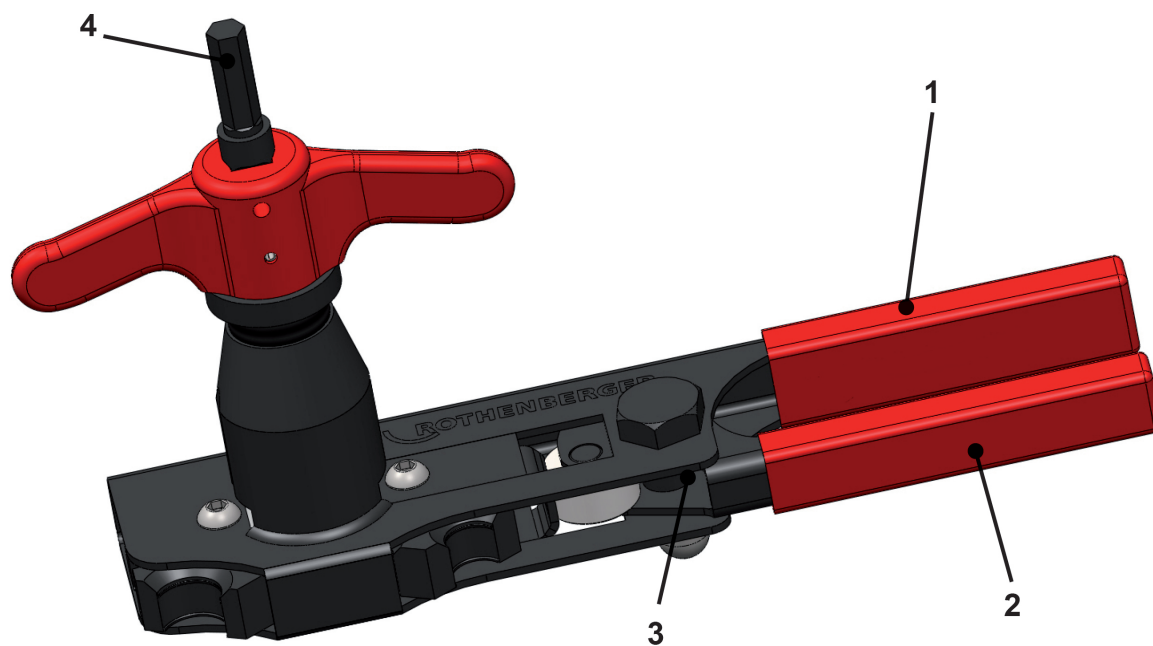

ROFLARE REVOLVER

No. 100000222 / 100000223 / 100000230 / 100000231

dated: 04/15

ROFLARE REVOLVER

dated: 04/15

No. 1000000222 / 1000000223 / 1000000230 / 1000000231

Item no.	Description	Article no.	Quantity
1	Plastic handle small ROFLARE	1300001735	1
2	Plastic handle large ROFLARE	1300001736	1
3	Tension spring ROFLARE d=1,10	1300002421	1
4	Cordless Screwdriver Adapter	1300000594	1