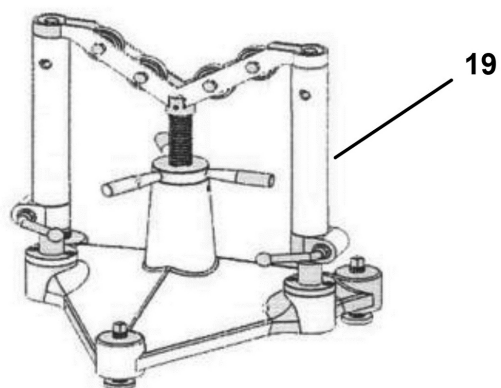

Pipe support stand

No. 1000000087_887300016_1000001050

dated: 06/14

Item no.	Description	Article no.	Quantity	Price (€)
4	Triangle bracket	887310400	1	o.r.
5	Stopping block A	887310500	2	o.r.
6	Bracket pipe	887310600	2	o.r.
7	Guide column	887310700	2	o.r.
10	Stopping block B	887311000	2	o.r.
12	Adjust screw cap	887311200	3	o.r.
13	Handle	887311300	1	o.r.
15	Triangle bracket base	887311500	1	o.r.
16	Bearing 6205	887311600	4	o.r.
19	Pipe support stand	1500000133	4	o.r.

IMPORTANT! To assure safety and reliability, repairs, maintenance and adjustment must be preformed by ROTHENBERGER Kelkheim or authorized Service-Centers. Always use Original-Service-Parts. Order your accessories and spare parts from your specialist retailer or using our Service After Sales hotline

Tel. +49 6195 - 800 **8200**

Fax: +49 6195 - 800 **7491**

✉ service@rothenberger.com