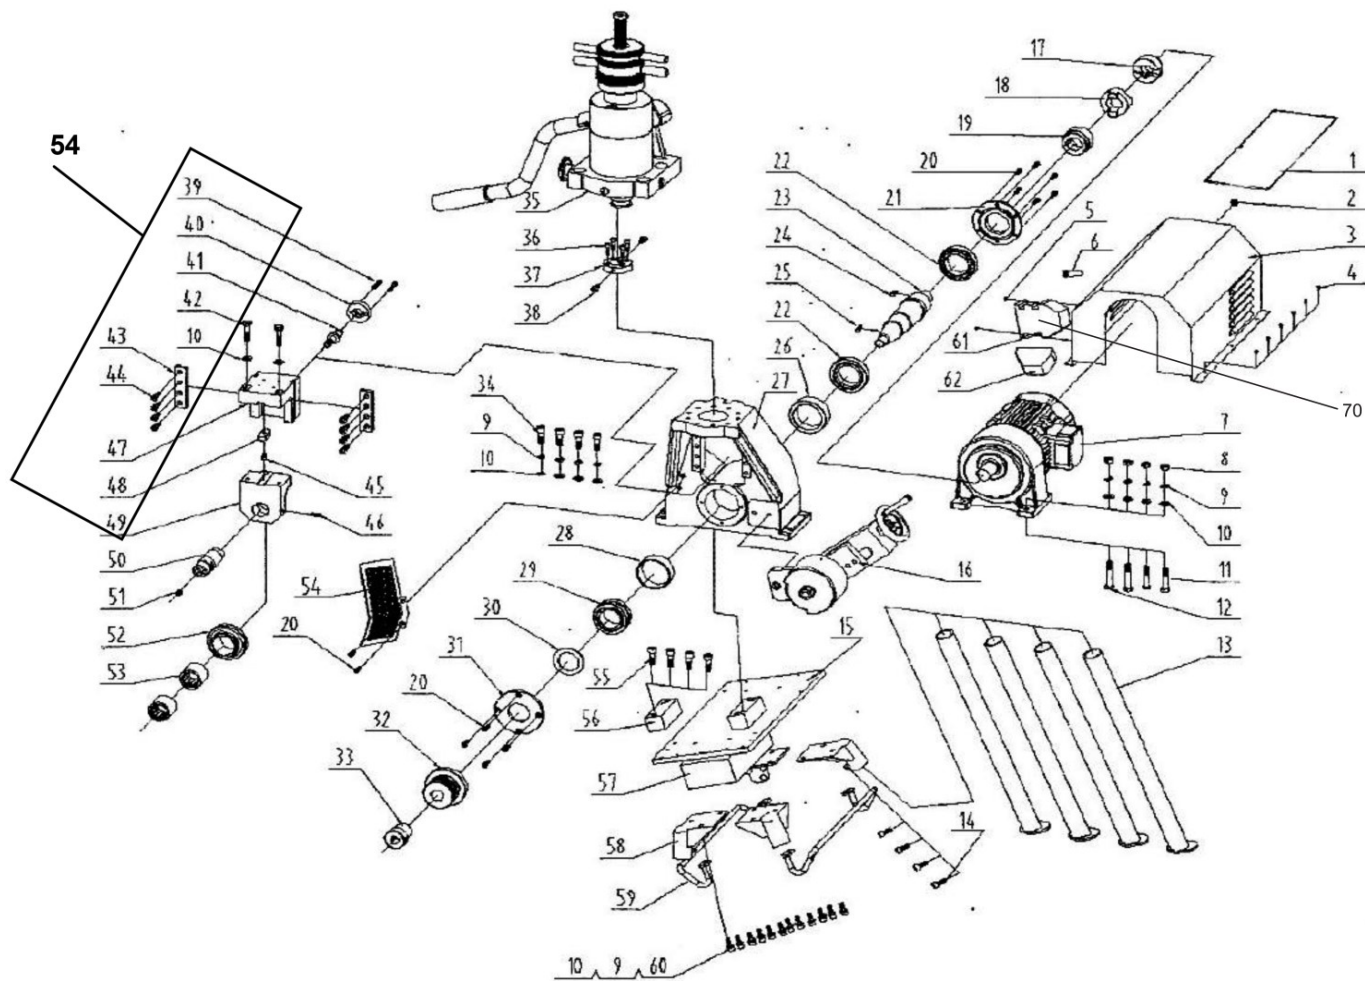

## Basic unit

dated: 04/16

No. 100000087\_887300016\_1000001050

Item no.	Description	Article no.	Quantity
-	Set of rollers 2" - 6"	887307000	1
-	Measuring tape	1500000134	1
-	Lower rollers 2" - 2.1/2"	887307300	1
-	Lower rollers 3" - 6"	887307400	1
-	Upper roller 2" - 6"	887307200	1
-	Set of rollers 3" - 6"	887308000	1
-	Set of rollers 8" - 12"	887309000	1
3	Safety cover	887300300	1
7	Motor + gear cpl. 110V Rogroover	1500001171	1
7	Motor + gear cpl. 230V Rogroover	887300700	1
13	Support foot	887301300	4
15	Base	887301500	1
16	Jockey pulley holder assembly	887330000	1
17	Electric link	887301700	1
18	Intermediate link	887301800	1
19	Shaft link	887301900	1
21	Rear cover	887302100	1
22	Roller bearing 32010	887302200	1
23	Main shaft	887302300	1
26	Bushing ø80	887302600	1
27	United head	887302700	1
28	Bushing ø75	887302800	1
29	Needle bearing 4074109	887302900	1
30	Plane needle bearing 889109	887303000	1
31	Fore cover	887303100	1
33	Main shaft fastening nut	887303300	1
35	Oil pump assembly without handle	887320000	1
41	Adjust screw	887304100	1
43	Guide rail bar	887304300	1
47	Slide	887304700	1
49	Roller frame	887304900	1
50	Pinch roller shaft	887305000	1
53	Needle bearing 4084105	887305300	1
54	Pinch roller holder equipment set	887306700	1
70	switch Rogroover 12"	1500001498	1