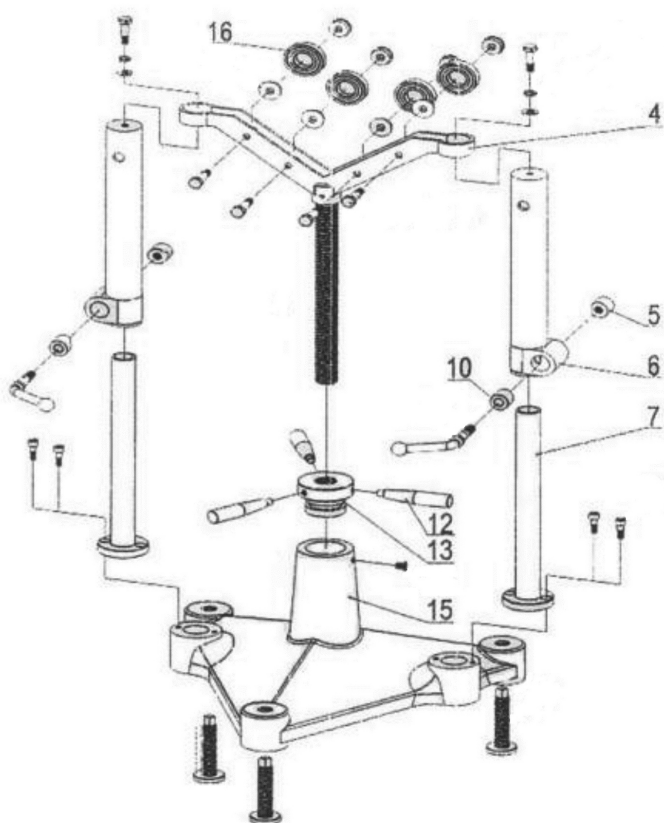

Pipe support stand

No. 1000000087_887300016_1000001050

dated: 06/14

Item no.	Description	Article no.	Quantity	Price (€)
4	Triangle bracket	887310400	1	o.r.
5	Stopping block A	887310500	2	o.r.
6	Bracket pipe	887310600	2	o.r.
7	Guide column	887310700	2	o.r.
10	Stopping block B	887311000	2	o.r.
12	Adjust screw cap	887311200	3	o.r.
13	Handle	887311300	1	o.r.
15	Triangle bracket base	887311500	1	o.r.
16	Bearing 6205	887311600	4	o.r.
19	Pipe support stand	1500000133	4	o.r.

IMPORTANT! To assure safety and reliability, repairs, maintenance and adjustment must be preformed by ROTHENBERGER Kelkheim or authorized Service-Centers. Always use Original-Service-Parts. Order your accessories and spare parts from your specialist retailer or using our Service After Sales hotline

Tel. +49 6195 - 800 **8200**

Fax: +49 6195 - 800 **7491**

✉ service@rothenberger.com