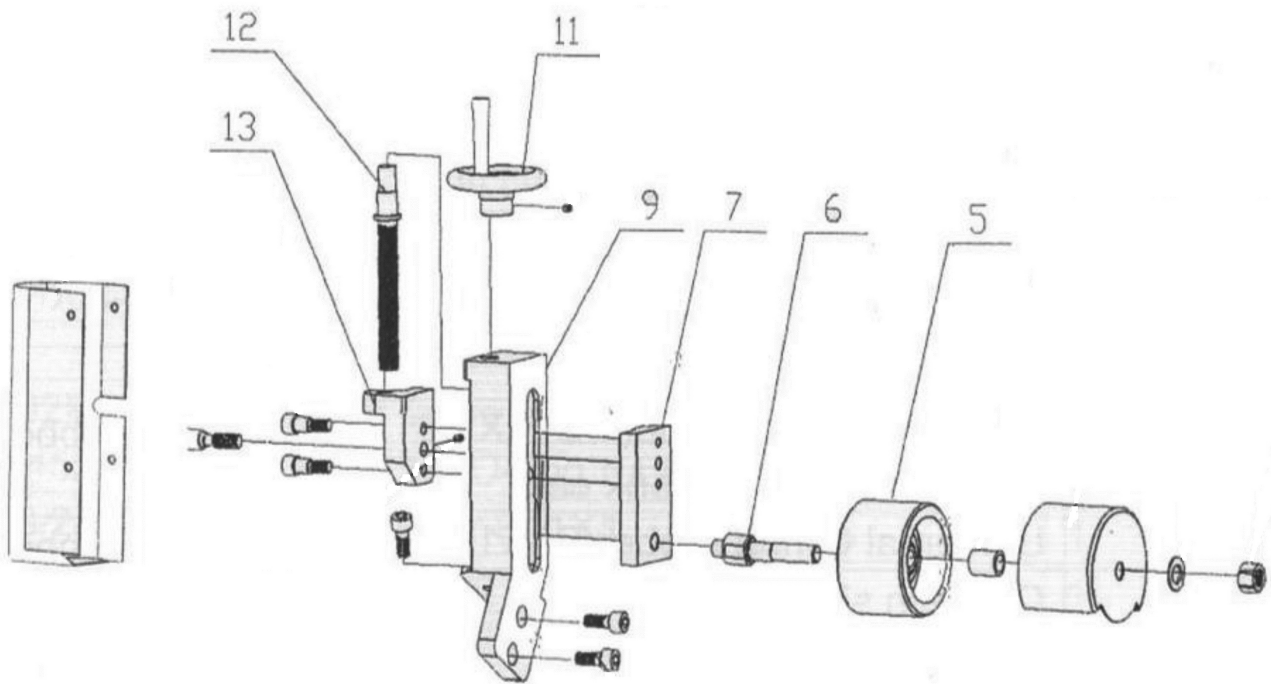

Jockey pulley holder No. 1000000087_887300016_1000001050

dated: 06/14

Item no.	Description	Article no.	Quantity	Price (€)
5	Guide roller	887330500	1	o.r.
6	Guide roller shaft	887330600	1	o.r.
7	Guide block	887330700	1	o.r.
9	Roller frame	887330900	1	o.r.
11	Handwheel	887331100	1	o.r.
12	Axle M14	887331200	1	o.r.
13	Screw slider	887331300	1	o.r.

IMPORTANT! To assure safety and reliability, repairs, maintenance and adjustment must be performed by ROTHENBERGER Kelkheim or authorized Service-Centers. Always use Original-Service-Parts. Order your accessories and spare parts from your specialist retailer or using our Service After Sales hotline

Tel. +49 6195 - 800 **8200**

Fax: +49 6195 - 800 **7491**

✉ service@rothenberger.com