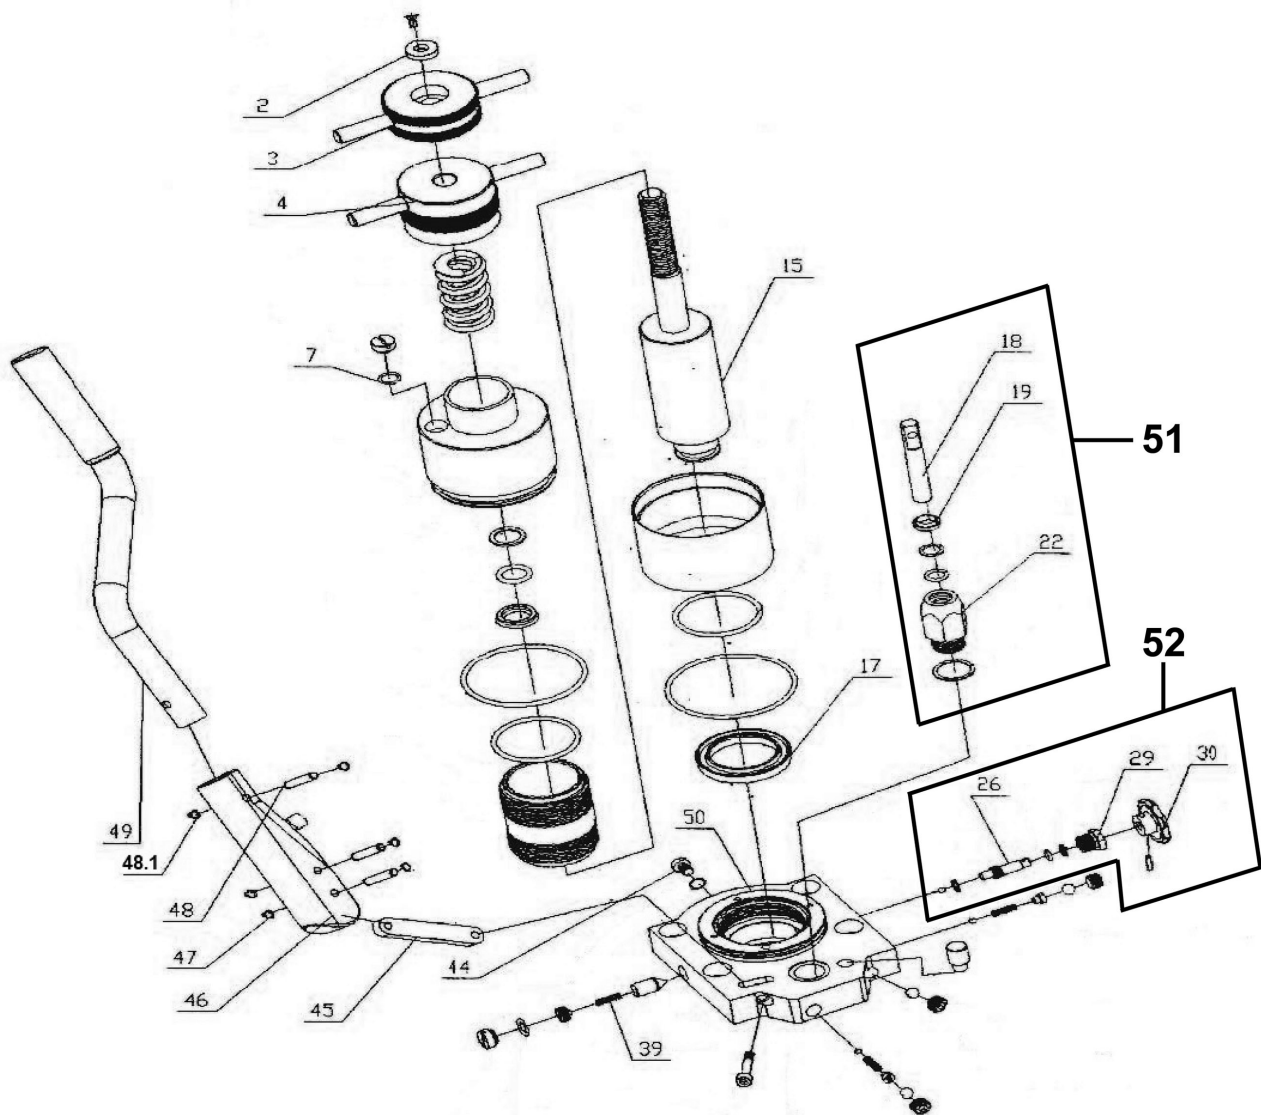

Oil pump

No. 1000000087_887300016_1000001050

dated: 06/14

Item no.	Description	Article no.	Quantity	Price (€)
2	Bead flange	887320200	1	o.r.
3	Limit locking nut	887320300	1	o.r.
4	Limit nut	887320400	1	o.r.
7	Copper ring DIN 7603 A 12 x 16 x 1,5 mm	1500000695	1	o.r.
15	Limit piston	887321500	1	o.r.
17	Y-type piston ring Und48X63X10	887321700	1	o.r.
18	Small piston ring	887321800	1	o.r.
19	Scraper seal	887321900	1	o.r.
22	Hexagonal cylinder cover	887322200	1	o.r.
26	Relief valve screw	887322600	1	o.r.
29	Relief valve nut	887322900	1	o.r.
30	Relief valve handle	887323000	1	o.r.
39	New safety valve spring	887323900	1	o.r.
44	Oil drain steeper	887324400	1	o.r.
45	Connecting plate	887324500	1	o.r.
46	Handle seat with 2 Pin roll	887324600	1	o.r.
47	Retaining washer 4 DIN 6799	70081	2	o.r.
48	Pin roll	887324800	1	o.r.
48.1	Retaining washer 6 DIN 6799	FF56766	1	o.r.
49	Handle	887324900	1	o.r.
50	Pump body	887325000	1	o.r.
51	Set Cilindro hexa.	887306900	1	o.r.
52	Drain valve set	887307100	1	o.r.

IMPORTANT! To assure safety and reliability, repairs, maintenance and adjustment must be performed by ROTHENBERGER Kelkheim or authorized Service-Centers. Always use Original-Service-Parts. Order your accessories and spare parts from your specialist retailer or using our Service After Sales hotline

Tel. +49 6195 - 800 **8200**

Fax: +49 6195 - 800 **7491**

✉ service@rothenberger.com